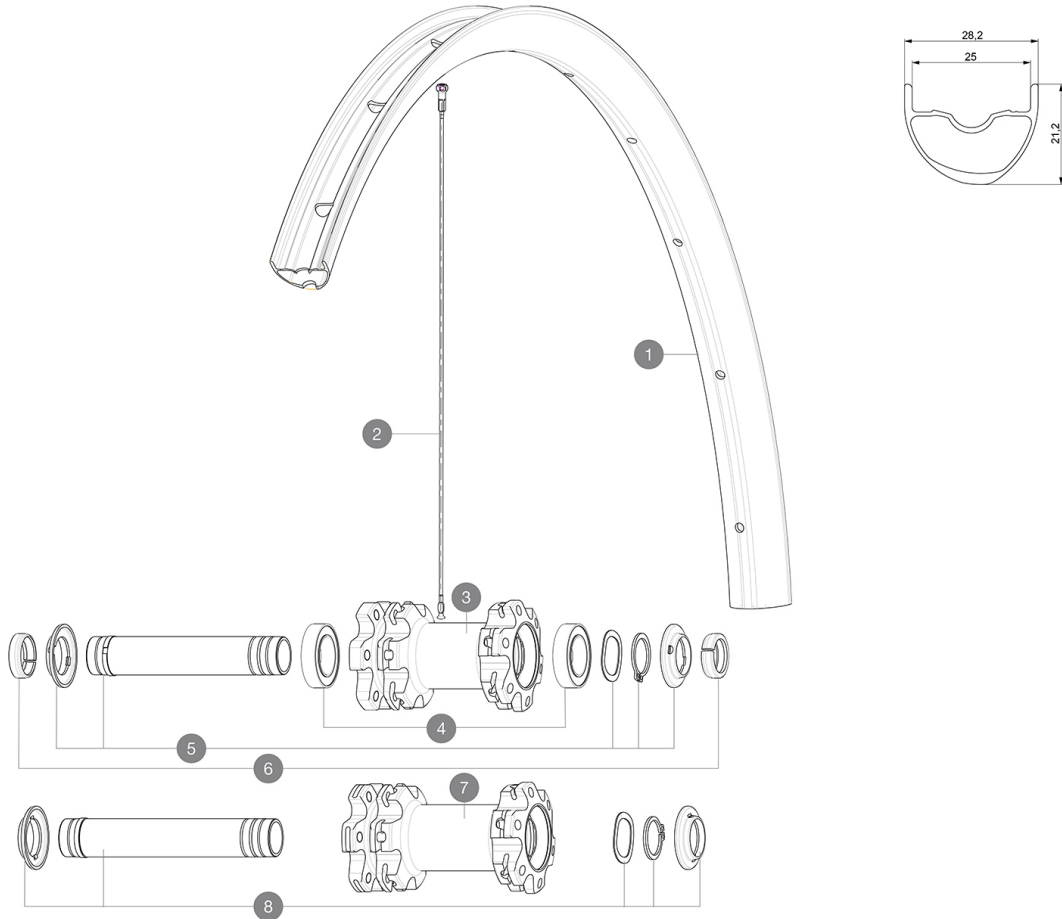

## ASTM CATEGORY 3 : CROSS COUNTRY AND TRAIL RIDING

For a longer longevity of the wheel, Mavic recommends that the total weight supported by the wheels don't exceed 120kg, bike included

For a longer longevity of the wheel, Mavic recommends that the total weight supported by the wheels doesn't exceed 150kg, bike included

Recommended tyre sizes: 46mm to 64mm (1.8" to 2.5")

## REFERENCES WHEELS

F81881	Crossmax 27,5 Ft Boost	F81871	Crossmax 27,5 Ft
--------	------------------------	--------	------------------

### WHEEL WEIGHTS

Weight Front 27.5": 842  
Weight Front 29": 884