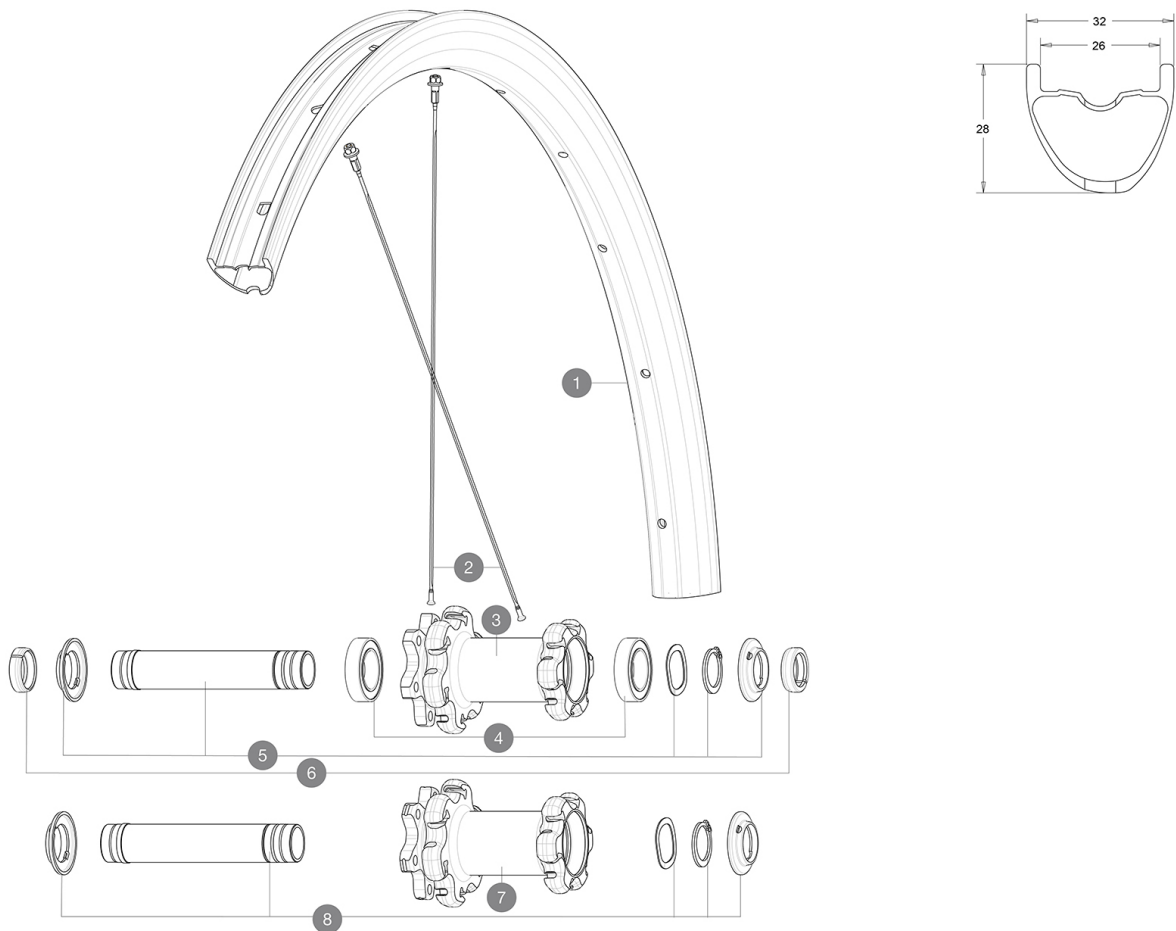

## REFERENCES WHEELS

### SPOKES

2	V2387801	KIT 12 FRIT/REAR XA PRO CARBON 29" EXTRA FLAT SPOKE 288mm +
---	----------	---

### HUB SHELLS

3	N/A	HUB BODY
4	V2500901	KIT BEARINGS 18x30x7 + WAVED WASHER + CLIP
5	V2372301	KIT 100mm AXLE QRM AUTO MTB > 2019
7	N/A	HUB BODY
8	V2372401	KIT 110mm AXLE QRM AUTO MTB > 2019

### WHEEL WEIGHTS