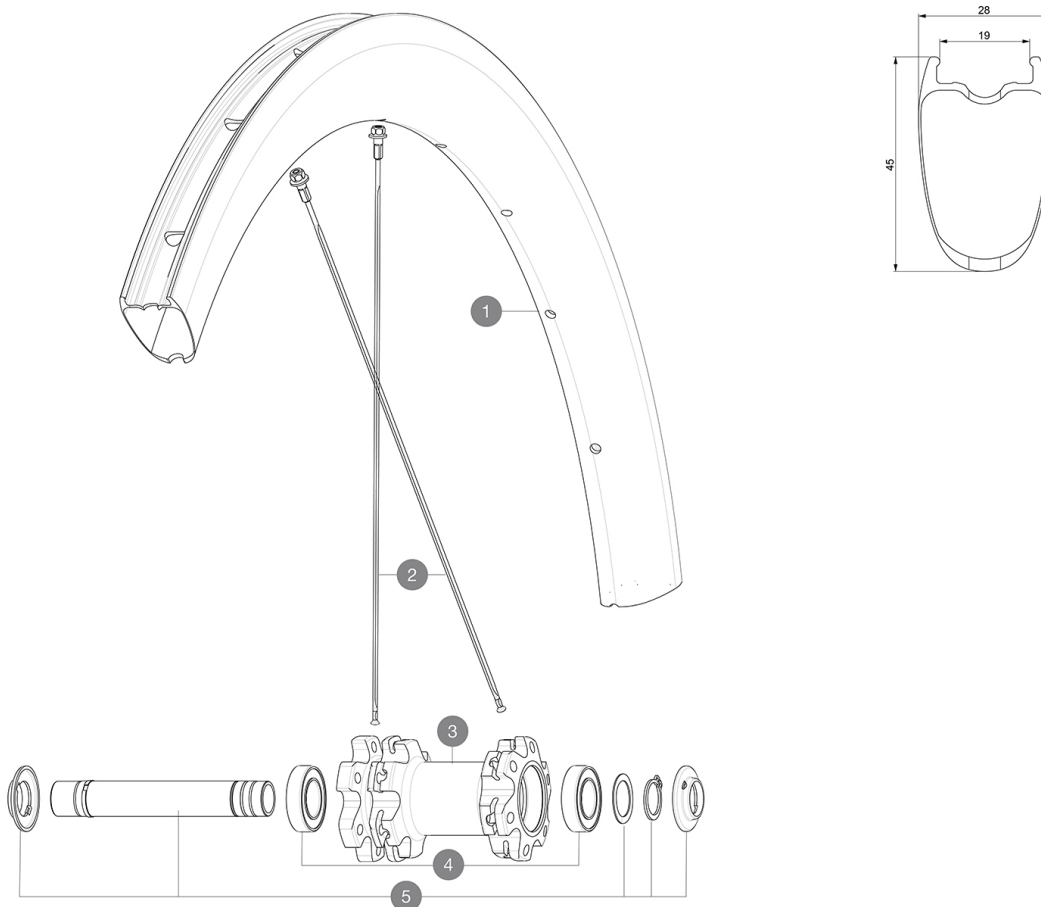

Max. Pressure: see indication on wheel and tyre. If they differ, use the lower of the 2

REFERENCES WHEELS

F86951 CosPCUST D6B EBM20 Ft

RIMS

&NBSP;:

1	V4092815	Kit Front/Rear rim Cosmic SL 45 Disc
1	V2736210	KIT FRONT RIM COSMIC PRO CARBON UST Disc - while stock last
	V2620101	UST RIM TAPE 25mm (for 21-24mm wide rim)

SPOKES

2	V4161201	Kit 12 Front/Rear non Drive Side Stainless Spokes 273 Cosmic
2	V3665901	KIT 12 FRT/NDS COSMIC PRO CARBON UST Disc SPOKE 273 + nipple

HUB SHELLS

3	N/A	HUB BODY
4	M40129	KIT 2 BEARINGS 6902 15x28x7
5	V2373301	KIT QRM AUTO FRONT AXLE 12mm > 2019

Cosmic Pro Carbon UST EBM

Specifications

WHEEL WEIGHTS