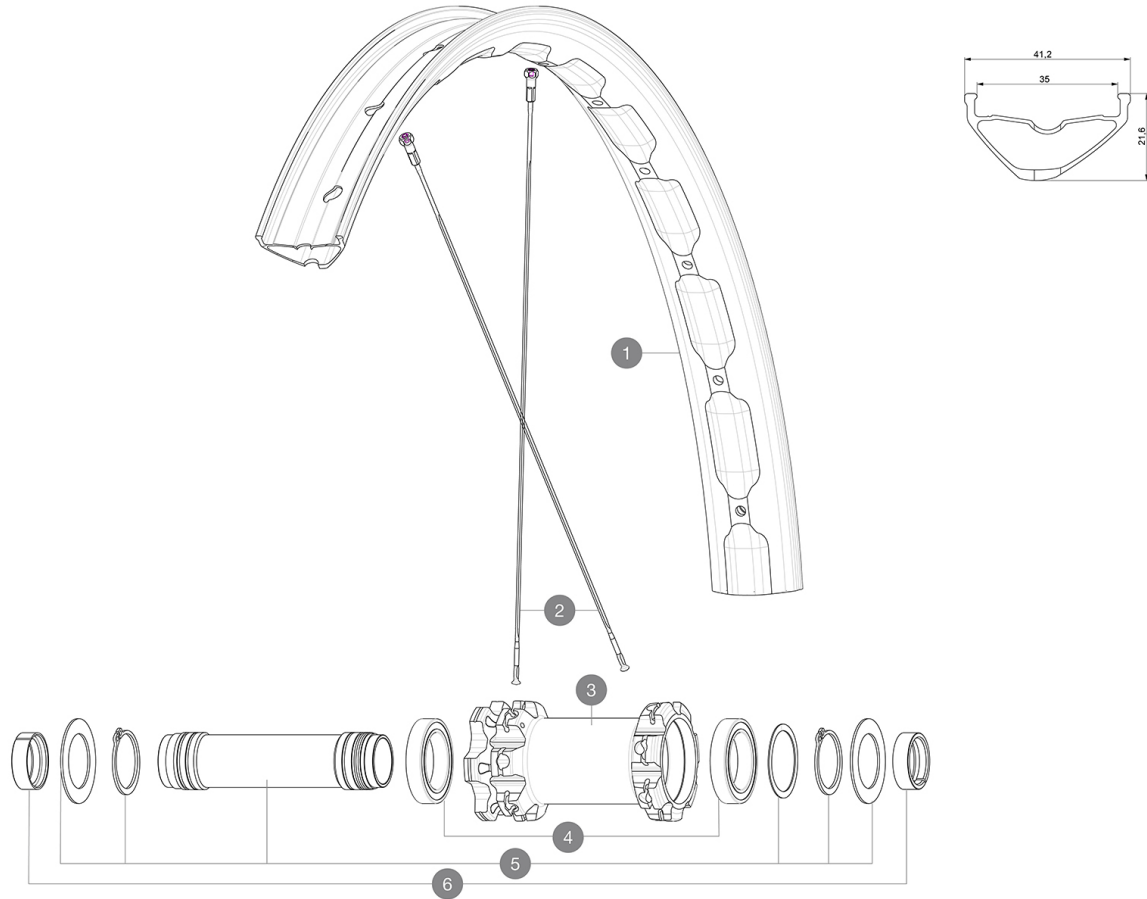

ASTM CATEGORY 4 : ENDURO AND TRAIL RIDING

For a longer longevity of the wheel, Mavic recommends that the total weight supported by the wheels don't exceed 150kg, bike included

Recommended tyre sizes: 65mm to 81mm (2.5" to 3.2")

REFERENCES WHEELS

F87231 E-XA35 Elite 27,5 Ft Boost

RIMS

&NBSP;:

1	janteavarvttdisc V3710101	FRONT/REAR MTB DISC RIM 40mm UST Tape For 35mm Wide Rims

SPOKES

2	V3820701	KIT 14 FRONT DEEMAX ELITE/E-XA ELITE 19 27,5" FLAT BUTTED S

HUB SHELLS

3	N/A	HUB BODY
4	M40179	FRONT BEARING 25x37x7 20mm AXLE
5	V2373701	KIT 20x110mm BOOST AXLE QRM AUTO MTB > 2019

OPTIONS

V2650401	TORQUECAP20*31 FT QRM AUTO MTB

ADAPTERS

6	V2680401 12982801	20x110 BOOST Front Adapter MTB wheels ADAPTER Ft 20 to 15mm