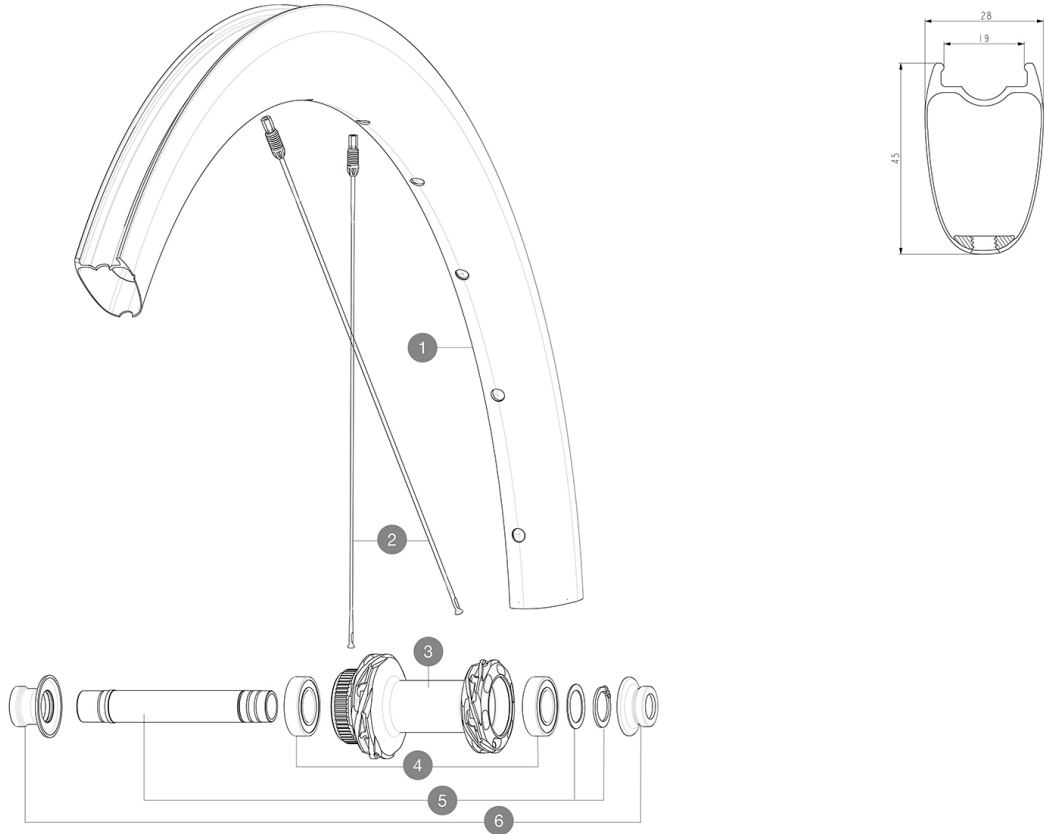

MAVIC *Cosmic SLR 45 Disc*

ASTM CATEGORY 2 : road and offroad with jumps less than 15cm

For a longer longevity of the wheel, Mavic recommends that the total weight supported by the wheels doesn't exceed 120kg, bike included

Recommended tyre sizes: 25 to 32 mm

Max. Pressure: see indication on wheel and tyre. If they differ, use the lowest of the 2

REFERENCES WHEELS

F90181 Cosmic SLR 45 DCL Ft

**RIMS**

&NBSP;:

1	V4095015	Kit Front/Rear rim Cosmic SLR 45 Disc MY22
1	V4093615	Kit Front/Rear rim Cosmic SLR 45 Disc - while stock last

Fore Carbon
UST

SPOKES

- **Material** : steel
- **Shape** : straight pull, elliptical aero, double butted (patented)
- **Nipples** : Fore integrated aluminum
- **Count** : 24 front and rear
- **Lacing** : front and rear crossed 2, contactless

WHEEL HUB

- **Front and rear bodies** : aluminum
 - **Axle material** : aluminum
 - **Front** : Quick release and 12x100 through axle compatible
 - **Rear** : Quick Release, 12x142 and 12x135 compatible
- Infinity Hub
Instant Drive 360
QRM Auto