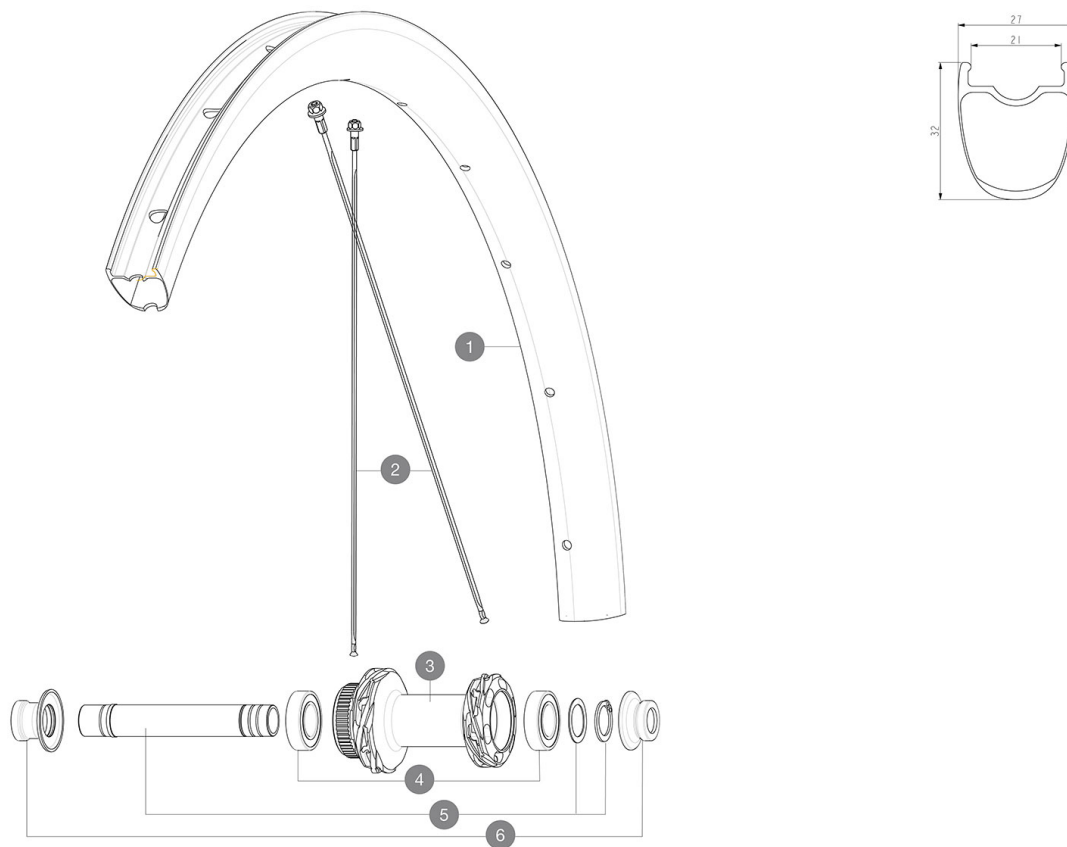

MAVIC Cosmic SLS 32 Disc

1
2021
FRONT

REFERENCES WHEELS

F90241 Cosmic SLS 32 DCL Ft

RIMS

&NBSP;:

1	V4093215	Kit Front/Rear rim Cosmic SL 32 Disc while stock lasts
	V2620101	UST RIM TAPE 25mm (for 21-24mm wide rim)

SPOKES

2	V4163101	Kit 12 Front/Rear Cosmic SLS 32 Disc aero stainless spoke 28
---	----------	--

HUB SHELLS

3	N/A	HUB BODY
3	N/A	HUB BODY
4	M40129	KIT 2 BEARINGS 6902 15x28x7
5	V2373301	KIT QRM AUTO FRONT AXLE 12mm > 2019

ADAPTERS

6	V2374701	KIT FRONT ROAD FORK REST 12mm FOR J BENT DISC HUB
---	----------	---

MAVIC *Cosmic SLS 32 Disc*

Specifications

WHEEL WEIGHTS