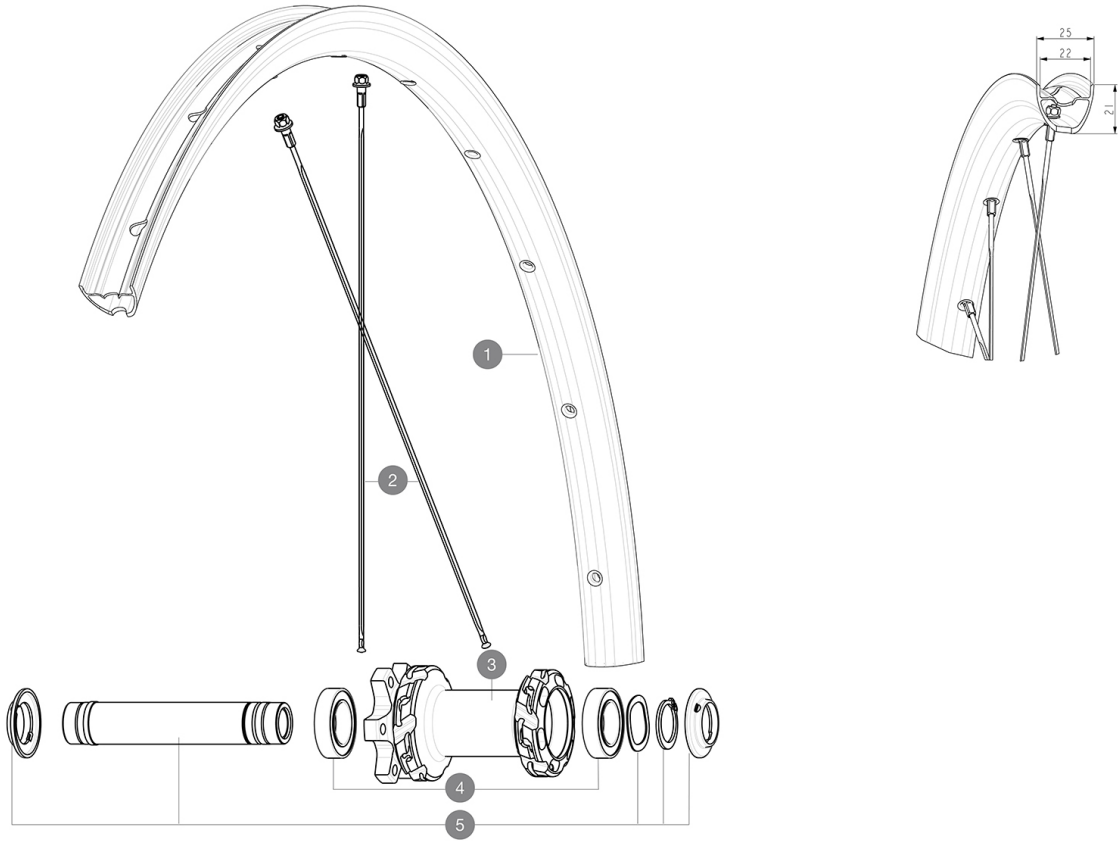

MAVIC ALLROAD S DISC EBM

1
2021
FRONT

Recommended tyre sizes: 28 to 64 mm (1.1" to 2.5")

REFERENCES WHEELS

F91081 ALLR S EBM INT 700

RIMS

&NBSP;;

1	V4092210	Kit Front rim EBM Allroad S
	V2620101	UST RIM TAPE 25mm (for 21-24mm wide rim)

SPOKES

2	V4162701	Kit 12 Front EBM Allroad S flat spoke 294 + steel nipple
---	----------	--

HUB SHELLS

3	N/A	HUB BODY
4	V2500901	KIT BEARINGS 18x30x7 + WAVED WASHER + CLIP
5	V2375501	Kit QRM auto front axle 100x12/15mm D6T

MAVIC ***ALLROAD S DISC EBM***

Specifications

WHEEL WEIGHTS