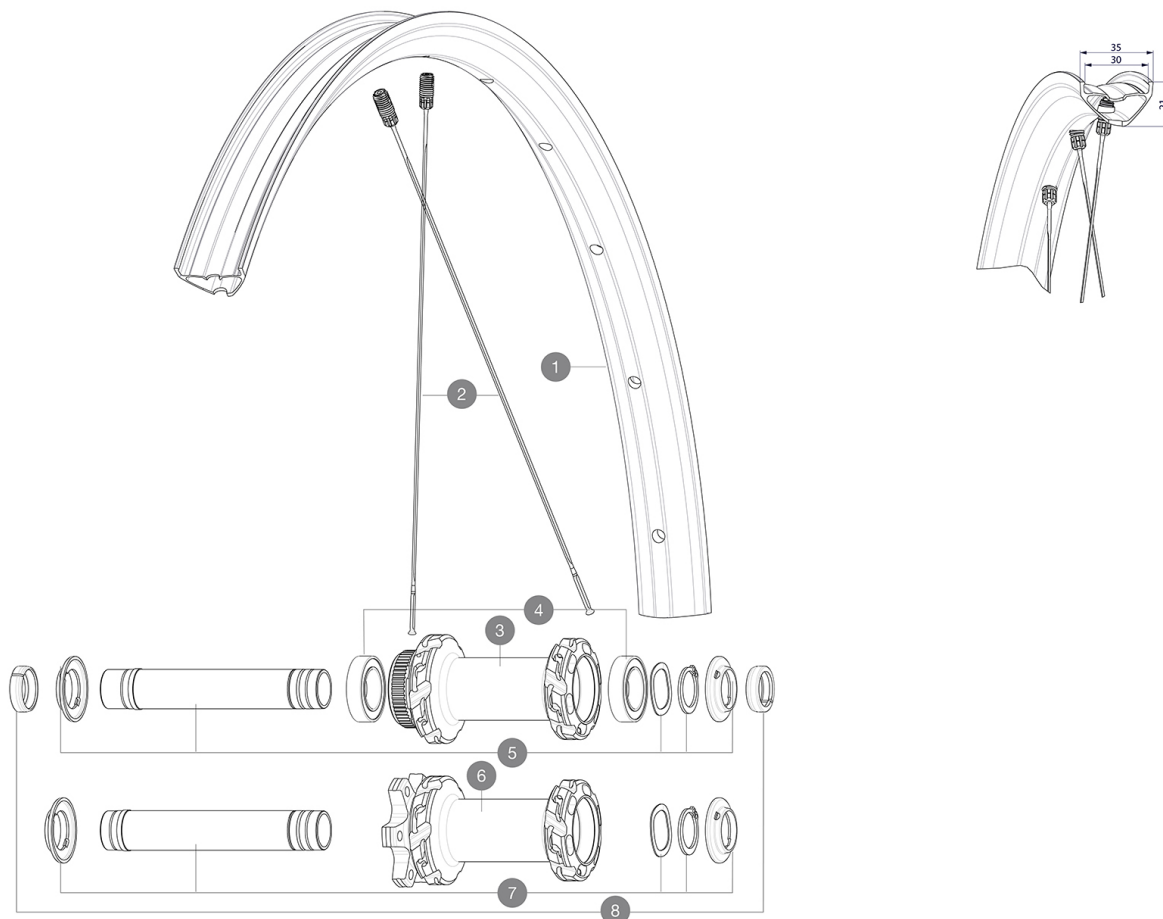

Minimum tyre size: width 52mm - pressure max. 2.95Bar/43PSI

Recommended tyre sizes: 60mm to 76mm (2.35" to 3.0")

Non-Boost : 12 to 9mm rear adapter for quick release (V2510801)

REFERENCES WHEELS

F90512 XMAX XL INT 29 BST

F91982 XMAX XL CL 29 BST

RIMS

&NBSP;:

1	V3766015	Kit Front/Rear rim Crossmax XL 29" MY21
---	----------	---

SPOKES

2	V2388301	Kit 12 Front/Rear Crossmax SL/SLS/XL/XLS 29" butted spoke 2
---	----------	---

HUB SHELLS

3	N/A	HUB BODY
4	V2500901	KIT BEARINGS 18x30x7 + WAVED WASHER + CLIP
5	V2375601	Kit 110mm axle QRM auto MTB from 2019 DCL
6	N/A	HUB BODY
7	V2372401	KIT 110mm AXLE QRM AUTO MTB > 2019

OPTIONS

V2374401	TORQUE CAPS 15*31 Adapter MTB QRM Auto > 2019 Frt HUB
----------	---

WHEEL WEIGHTS

900