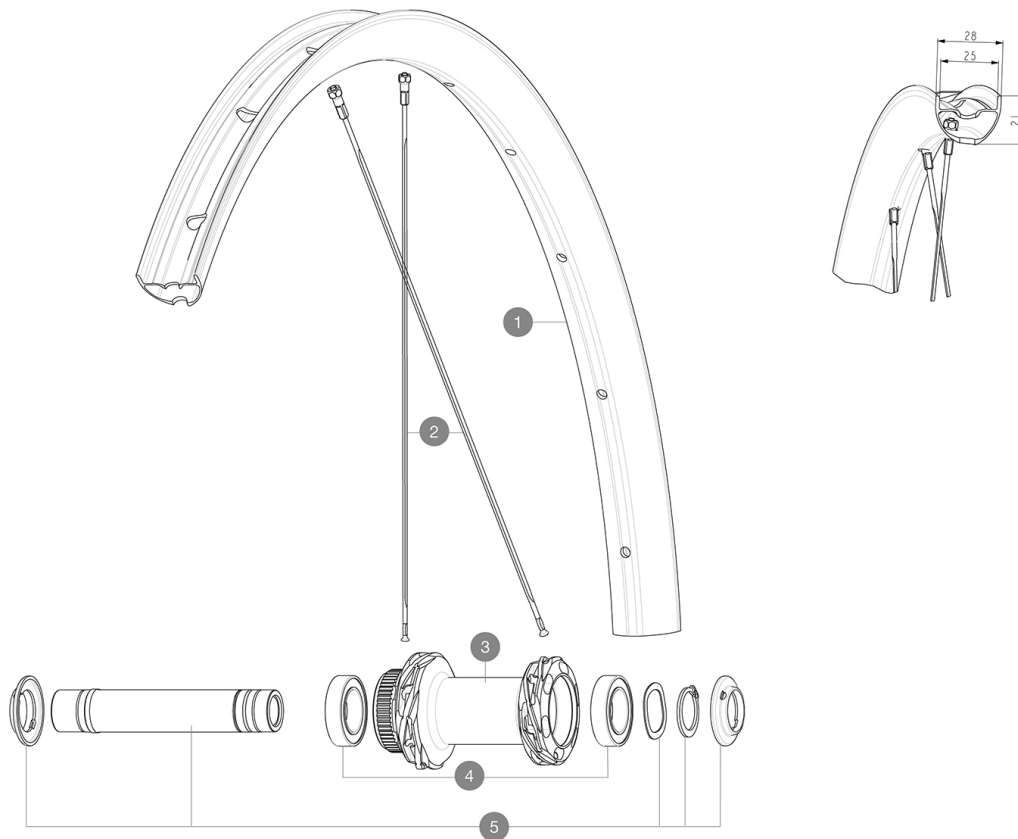

## REFERENCES WHEELS

### HUB SHELLS

3	N/A	HUB BODY
4	V2500901	KIT BEARINGS 18x30x7 + WAVED WASHER + CLIP
5	V2374001	KIT 12x100mm FRONT AXLE DCL QRM AUTO ALLROAD > 2019

## **DELIVERED WITH**

Pre-installed tubeless rim tape	
Pre-installed tubeless rim tape	
Pre-installed tubeless rim tape	

### **WHEEL WEIGHTS**