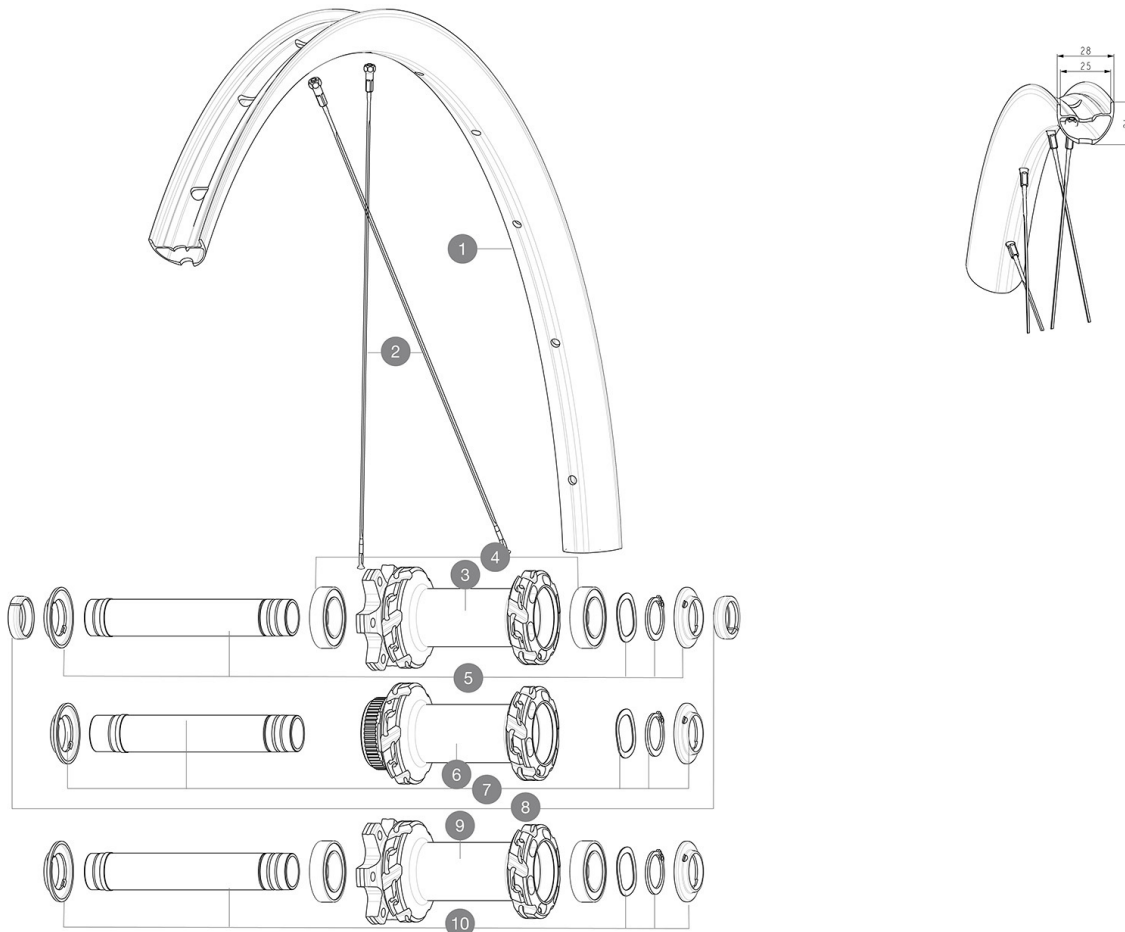

ASTM CATEGORY 3 : CROSS COUNTRY

Maximum tyre pressure: 4.1bar/59PSI with a 28mm tyre - 2.45bar/36PSI with a 64mm tyre
 For a longer longevity of the wheel, Mavic recommends that the total weight supported by the wheels doesn't exceed 150kg, bike included
 Non-Boost : 12x135 rear axle adapters ([V2510901])
 Recommended tire sizes: 28 to 64 mm (1.1" to 2.5")
 Boost : Torque Caps for Center Lock hub ([V2374401])

REFERENCES WHEELS

F93541	CROSSMAX INT 27,5 BST	F93671	CROSSMAX INT 27,5
F93551	CROSSMAX CL 27,5 BST		

RIMS

&NBSP;:

1	V00010031	Kit Front/Rear rim Crossmax 23 27,5"
---	-----------	--------------------------------------

SPOKES

2	V00009631	Kit12Ft/Rrbtdspk277 MTB27,5+black nipple
---	-----------	--

HUB SHELLS

3	N/A	HUB BODY
4	V2500901	KIT BEARINGS 18x30x7 + WAVED WASHER + CLIP
5	V2372401	KIT 110mm AXLE QRM AUTO MTB > 2019
6	N/A	HUB BODY
7	V2375601	Kit 110mm axle QRM auto MTB from 2019 DCL
9	N/A	HUB BODY
10	V2372301	KIT 100mm AXLE QRM AUTO MTB > 2019
	V2374501	KIT 12mm FRT AXLE D6T QRM Auto Allroad 19

OPTIONS

V2374401	TORQUE CAPS 15*31 Adapter MTB QRM Auto > 2019 Frt HUB
----------	---

ADAPTERS

8	V2372501	15mm MTB Axle Cap QRM Auto From 2019
	99694101	ADAPTER Ft 15 to 9mm QR

MAVIC CROSSMAX 27.5

DELIVERED WITH