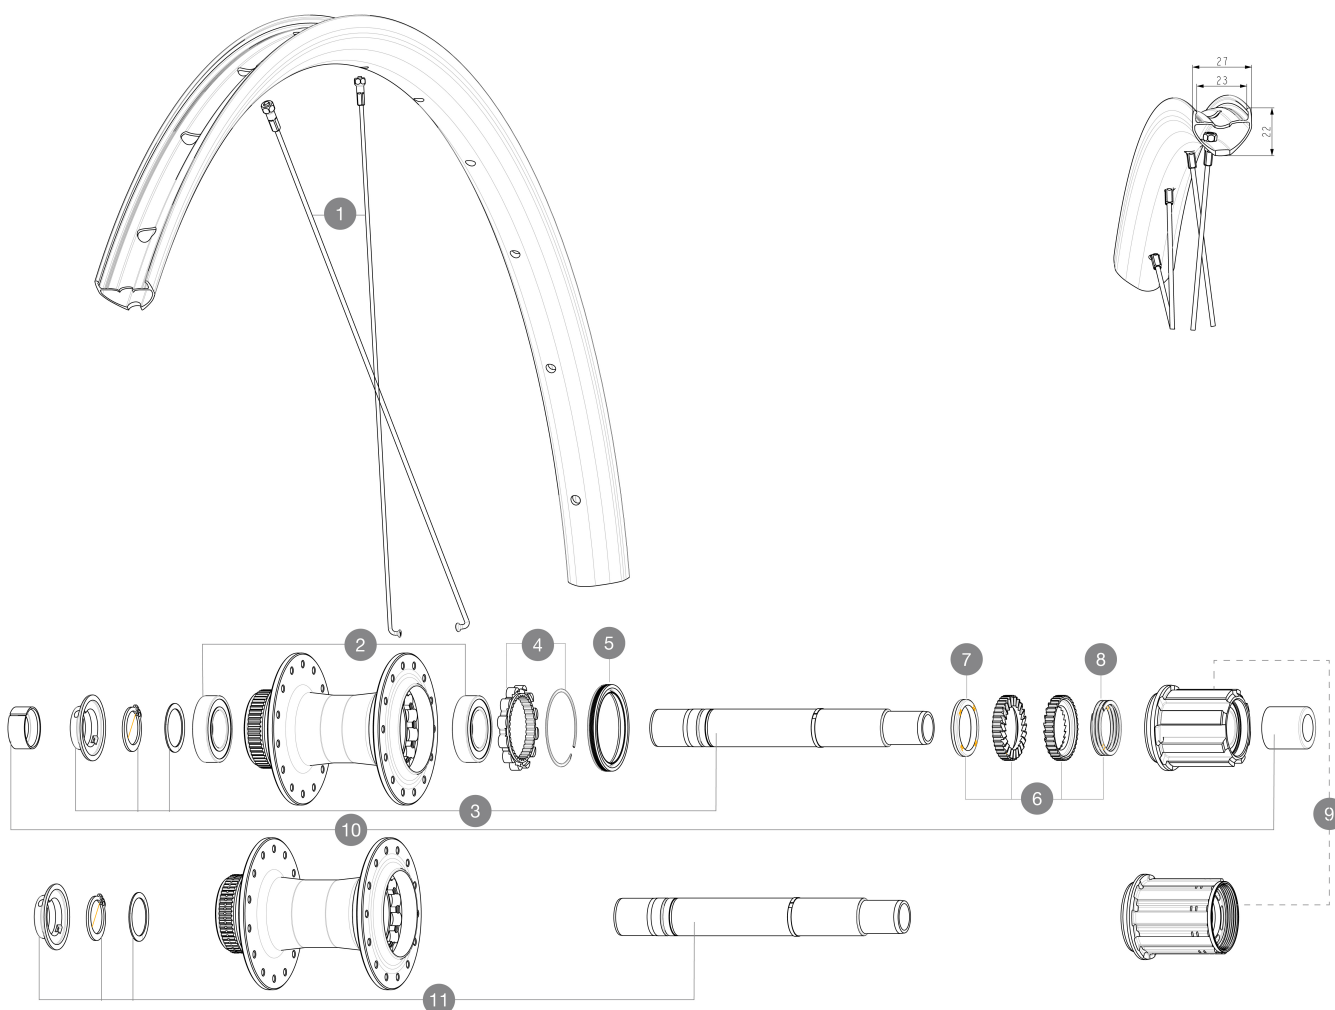

REFERENCES WHEELS

SPOKES

1	V00062331	Kit 14 ft/rr Jbent bk rd spk 298 29"+np
---	-----------	---

HUB SHELLS

2	M40076	HUB BEARINGS 17x30x7 6903 x 2
3	V2373401	KIT ID360 135/142 DCL L1 AXLE WITH CLIP
4	V2252701	KIT ID360 INSERT SHAPED EAR LOBE > 2017
5	V00063631	Kit ID360 seal version 2 (larger)
6	V2375201	KIT ID360 24 TEETH 2 RATCHET + MTB SPRING + PAD (specific)
7	V2375401	KIT ID360 MTB 24T 3 NOISE REDUCING PADS
8	V2372901	KIT 3 ID360 MTB SPRINGS
9	V3440101	ED11 Freewheel Body ID360
9	V3430101	HG11 Freewheel Body ID360
11	V2375701	Kit ID360 148 DCL axle with circlip

OPTIONS

V2373001	KIT ADJUST. SYSTEM QRM AUTO ID360 for 17x30x7 bearing
----------	---

ADAPTERS

10	V2510701	ID360V2RrAxleAdapt12x142/148
	V2510901	ID360 EVO RrAxleAdpt12x135/150
	V2510801	ID360 V2 RrAxleAdapt9x135

MAVIC ***ALLROAD 1 23MM***

Specifications

WHEEL WEIGHTS