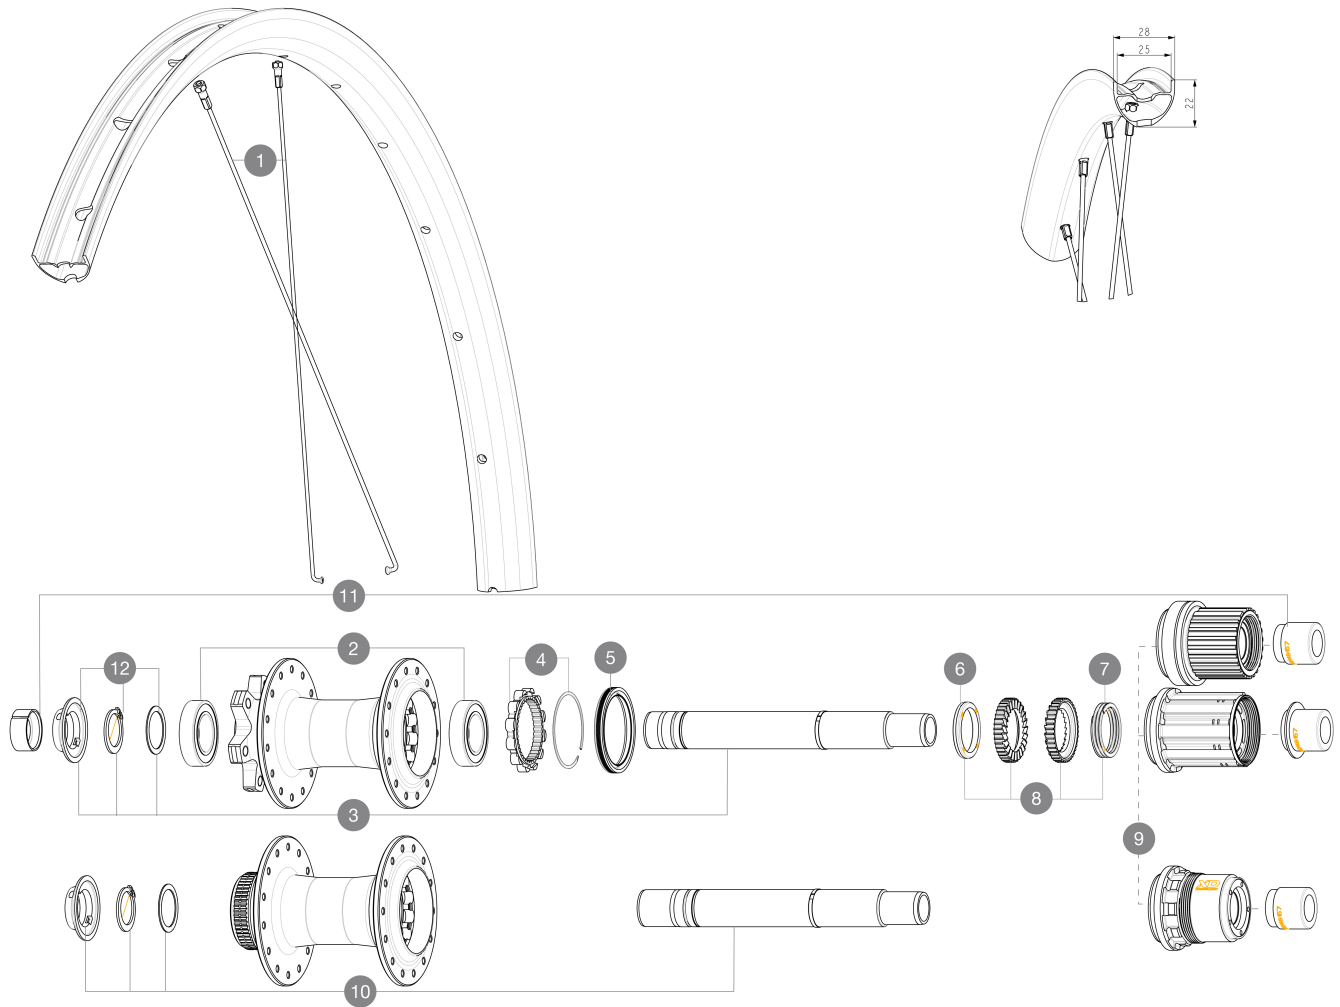

**SPOKES**

1	V00062331	Kit 14 ft/rr Jbent bk rd spk 298 29"+np
---	-----------	---

HUB SHELLS

2	M40076	HUB BEARINGS 17x30x7 6903 x 2
3	V2372201	KIT ID360 148 D6T AXLE WITH CLIP
4	V2252701	KIT ID360 INSERT SHAPED EAR LOBE > 2017
5	V2251601	KIT ID360 SEAL + GREASE
6	V2375401	KIT ID360 MTB 24T 3 NOISE REDUCING PADS
7	V2372901	KIT 3 ID360 MTB SPRINGS
8	V2375201	KIT ID360 24 TEETH 2 RATCHET + MTB SPRING + PAD (specific)
9	V3990101	MicroSpline MTB Freewheel Body ID360
9	V3780101	HG9 Alloy MTB Freewheel Body ID360
9	V3740101	XD MTB Freewheel Body ID360
10	V2375701	Kit ID360 148 DCL axle with circlip
12	V2373001	KIT ADJUST. SYSTEM QRM AUTO ID360 for 17x30x7 bearing

ADAPTERS

11	V2510701	ID360V2RrAxleAdapt12x142/148
	V2510801	ID360 V2 RrAxleAdapt9x135

MAVIC **CROSSRIDE 1 29 25MM****DELIVERED WITH**

Rim tape	
User guide	

COMPATIBILITY

Freewheel body: convertible SHIMANO HG MTB steel (kit V3790101 sold separately)	
Front axle: convertible from 15mm thru axle to Quick Release with included adapters	
Rear axle: 12mm thru axle, convertible to Quick Release with adapters (delivered with non-boost wheel)	

Specifications**RIMS**

- **Material** : S6000 Aluminum
- **Height** : 22 mm
- **Joint** : sleeved
- **Internal width** : 30 mm
- **Drilling** : traditional (front/rear 28 holes)
Disc brake specific profile
E-Bike specific rim profile
- **ETRTO size 29"** : 622x25TSS
- **Tire** : clincher

SPOKES

- **Material** : steel
- **Count** : 20 front and rear
R2R carbon spoke technology

WHEEL HUB

- **Body** : aluminum
- **Disc standard** : 6 Bolts or Center Lock[®]
- **Axle material** : aluminum
- **Rear body** : aluminum
- **Axles** : Front 15X110 (Boost) or 15x100 ; Rear 12X148 (Boost) or 12x142
- **Freewheel** : Shimano HG MTB / Shimano MS / Sram XD MTB
- **Freewheel** : FTS-L steel