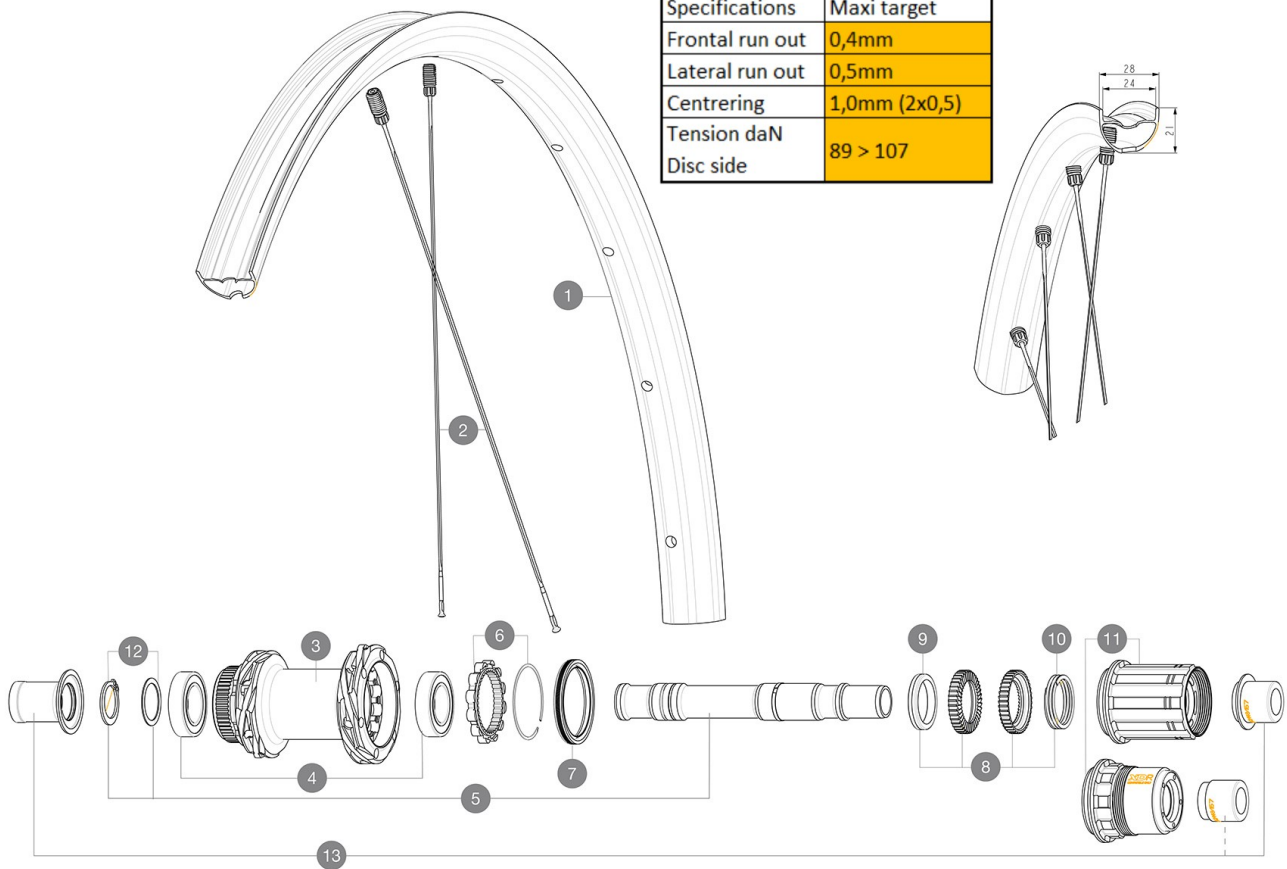

ASTM CATEGORY 2 : road and offroad with jumps less than 15cm
 Non-Boost : 12x135 rear axle adapters (V2510901)
 Boost : Torque Caps for Center Lock hub (V2374401)
 Freewheel: SRAM XD, Shimano HG9, Shimano Micro-Spline

REFERENCES WHEELS

Specifications	Maxi target
Frontal run out	0,4mm
Lateral run out	0,5mm
Centering	1,0mm (2x0,5)
Tension daN	89 > 107
Disc side	

RIMS

 :

2 V00097531 Kit Front/Rear rim Allroad S 23

SPOKES

1 V00096231 Kit 14 Front/Rear steel spoke M7/7 298mm

HUB SHELLS

3	N/A	HUB BODY
4	M40076	HUB BEARINGS 17x30x7 6903 x 2
5	V00046431	KIT AXE ID360 142LIGHT CL+CIR
6	V2252701	KIT ID360 INSERT SHAPED EAR LOBE > 2017
7	V2251601	KIT ID360 SEAL + GREASE
8	V2251701	KIT ID360 2 RATCHETS + SPRING + GREASE
9	V2500501	KIT ID360 3 PADS NOISE REDUCING
10	V2251801	KIT 3 ID360 ROAD SPRINGS
11	V3430101	HG11 Freewheel Body ID360
11	V2580101	FREEHUB BODY XD Road ID360
12	V2560501	KIT ADJUST. SYSTEM QRM AUTO ID360 for 17x28x7 bearing

OPTIONS

V2510801	ID360 V2 RrAxleAdapt9x135
V2510901	ID360 EVO RrAxleAdpt12x135/150
V2373401	KIT ID360 135/142 DCL L1 AXLE WITH CLIP

ADAPTERS

13 V3811001 KIT ROAD ID360 RR CL ENDCAP (12MM)

MAVIC **ALLROAD S****DELIVERED WITH**