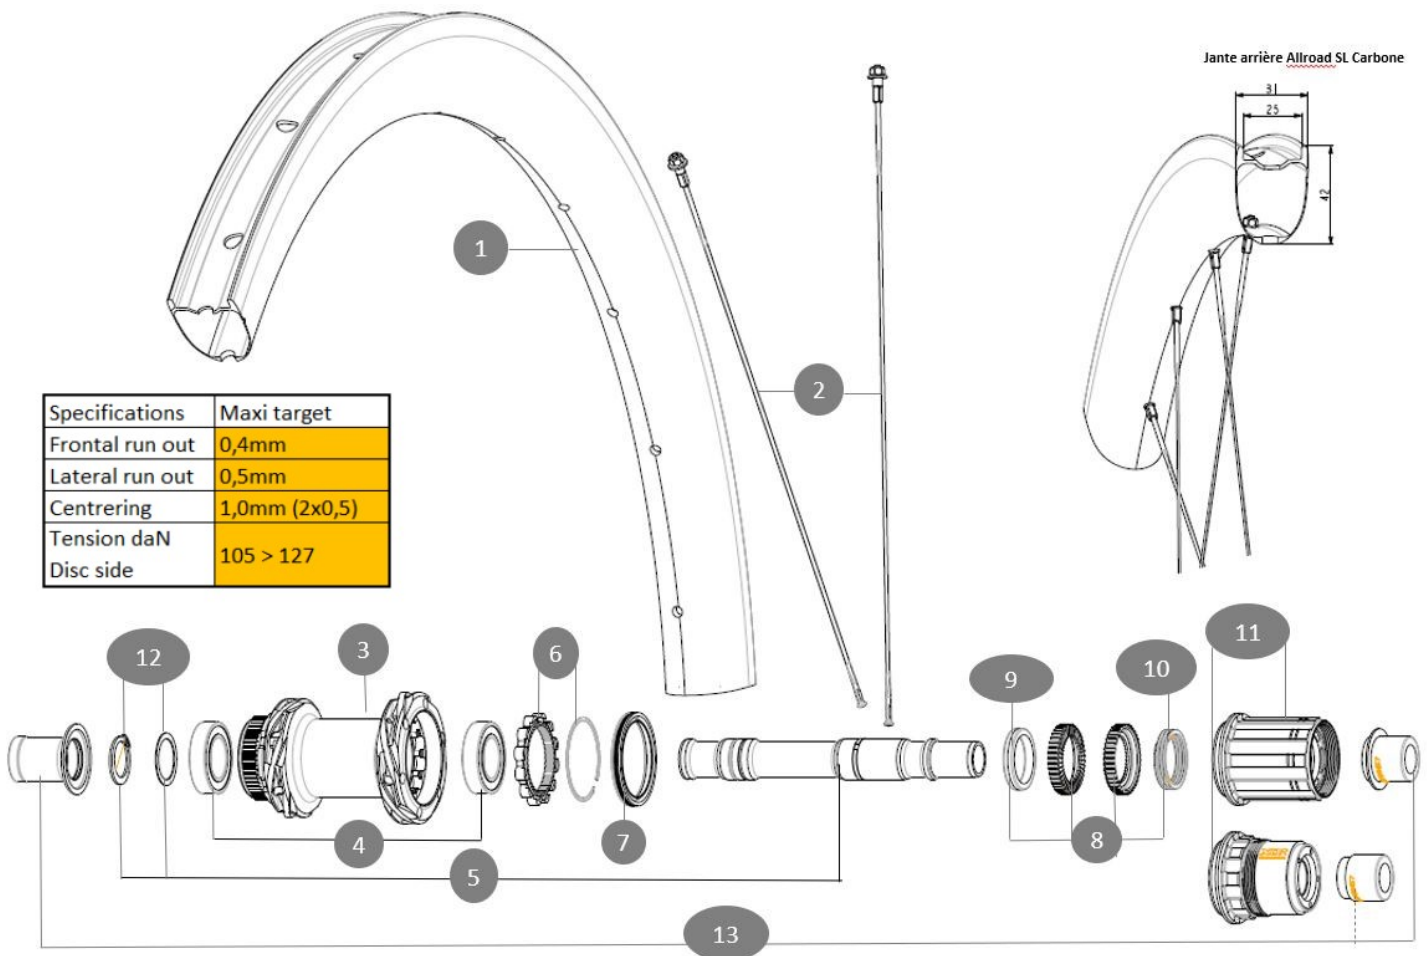

MAVIC ALLROAD SL CARBON

2024
REAR

REFERENCES WHEELS

ASTM CATEGORY 2 : road and offroad with jumps less than 15cm

For a longer longevity of the wheel, Mavic recommends that the total weight supported by the wheels doesn't exceed 120kg, bike included

Non-Boost : 12x135 rear axle adapters (V2510901)

Boost : Torque Caps for Center Lock hub (V2374401)

RIMS

&NBSP;:

1 V00104731 KIT FT/RR RIM ALRD SL CARBON

OPTIONS

V2510801 ID360 V2 RrAxleAdapt9x135

V2510901 ID360 EVO RrAxleAdpt12x135/150

V2373401 KIT ID360 135/142 DCL L1 AXLE WITH CLIP

SPOKES

2 V00104631 Kit 12 Front/Rear Allroad SL Carbon spoke 278mm

ADAPTERS

13 V3811001 KIT ROAD ID360 RR CL ENDCAP (12MM)

HUB SHELLS

3	N/A	HUB BODY
4	M40076	HUB BEARINGS 17x30x7 6903 x 2
5	V00046431	KIT AXE ID360 142LIGHT CL+CIR
6	V2252701	KIT ID360 INSERT SHAPED EAR LOBE > 2017
7	V2251601	KIT ID360 SEAL + GREASE
8	V2251701	KIT ID360 2 RATCHETS + SPRING + GREASE
9	V2500501	KIT ID360 3 PADS NOISE REDUCING
10	V2251801	KIT 3 ID360 ROAD SPRINGS
11	V3430101	HG11 Freewheel Body ID360
11	V2580101	FREEHUB BODY XD Road ID360
12	V2373001	KIT ADJUST. SYSTEM QRM AUTO ID360 for 17x30x7 bearing