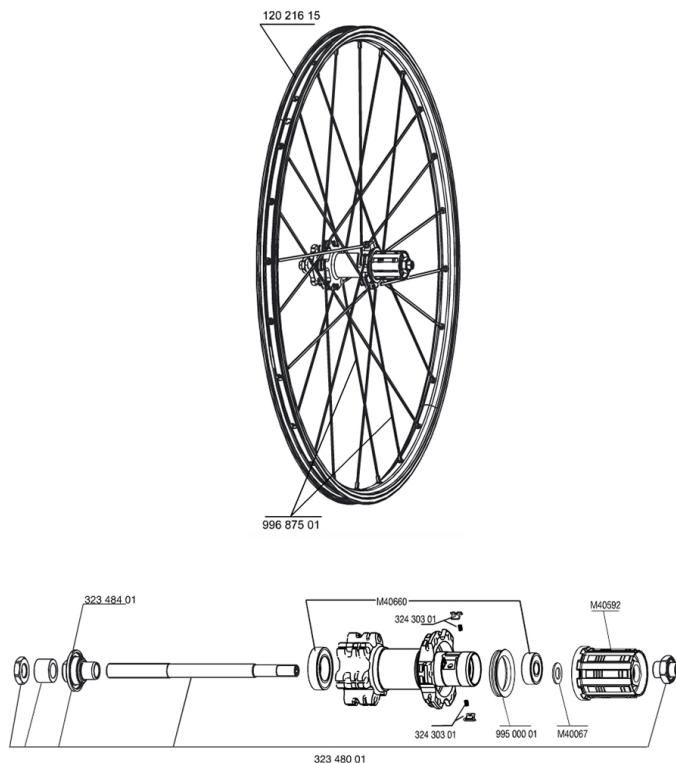

REFERENCES WHEELS

111853 CROSSRIDE D011 15MMDCL+AD PR

RIMS

&NBSP;:

12021615	FRONT/REAR CROSSRIDE DISC 11 RIM
----------	----------------------------------

SPOKES

99687501	KIT 12 CROSSRIDE DISC STEEL BLK SPOKES 263mm
----------	--

HUB SHELLS

32348001	MTB DISC REAR AXLE QRM MTB DISC
99500001	FTSL/FTSX FREEHUB BODY SEAL
M40660	REAR HUB 608+6001 BEARINGS
M40592	FTSL FREEWHEEL BODY M10
32348401	EXPANSIBLE BEARINGS SUPPORT
32430301	FTSX PAWLS KIT (MTB WHEELS)
M40067	INTERNAL FREEWHEEL SPACER FTSL/FTSX

MAVIC *Crossride Disc 15mm***Specifications****WHEEL WEIGHTS**

Wheel weight