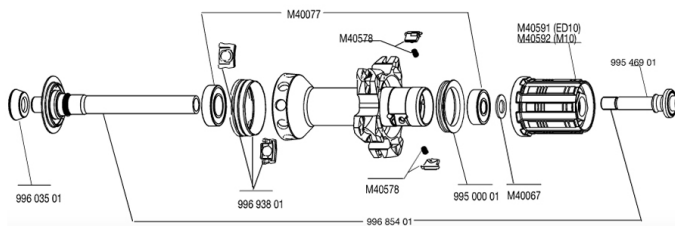

REFERENCES WHEELS

111990	R-SYS SLR M10 WTS	120059	R-SYS SLR M10 PR WTS
111991	R-SYS SLR ED11 WTS	120060	R-SYS SLR ED11 PR WTS
111996	R-SYS SLR TUBULAR M10 WTS	120061	R-SYS SLR TUBULAR M10 PR WTS
111997	R-SYS SLR TUBULAR ED11 WTS	120062	R-SYS SLR TUBULAR ED11PR WTS

RIMS

&NBSP;:

99685401	R-SYS PREMIUM REAR AXLE
12020413	REAR R-SYS SLR TUBULAR RIM
12020613	REAR R-SYS SLR CLINCHER RIM

SPOKES

12029401	KIT 10 DS R-SYS SL/SLR CLINC BLK SPK 294,5mm
12029201	10 BLACK DRIVE SIDE SPOKES R-SYS SLR TUB 297mm
12029501	KIT 10 NDS R-SYS SLR CLINC BLACK SPOKE 284mm
99693801	2 SILVER TRACOMP RINGS + CLIPS