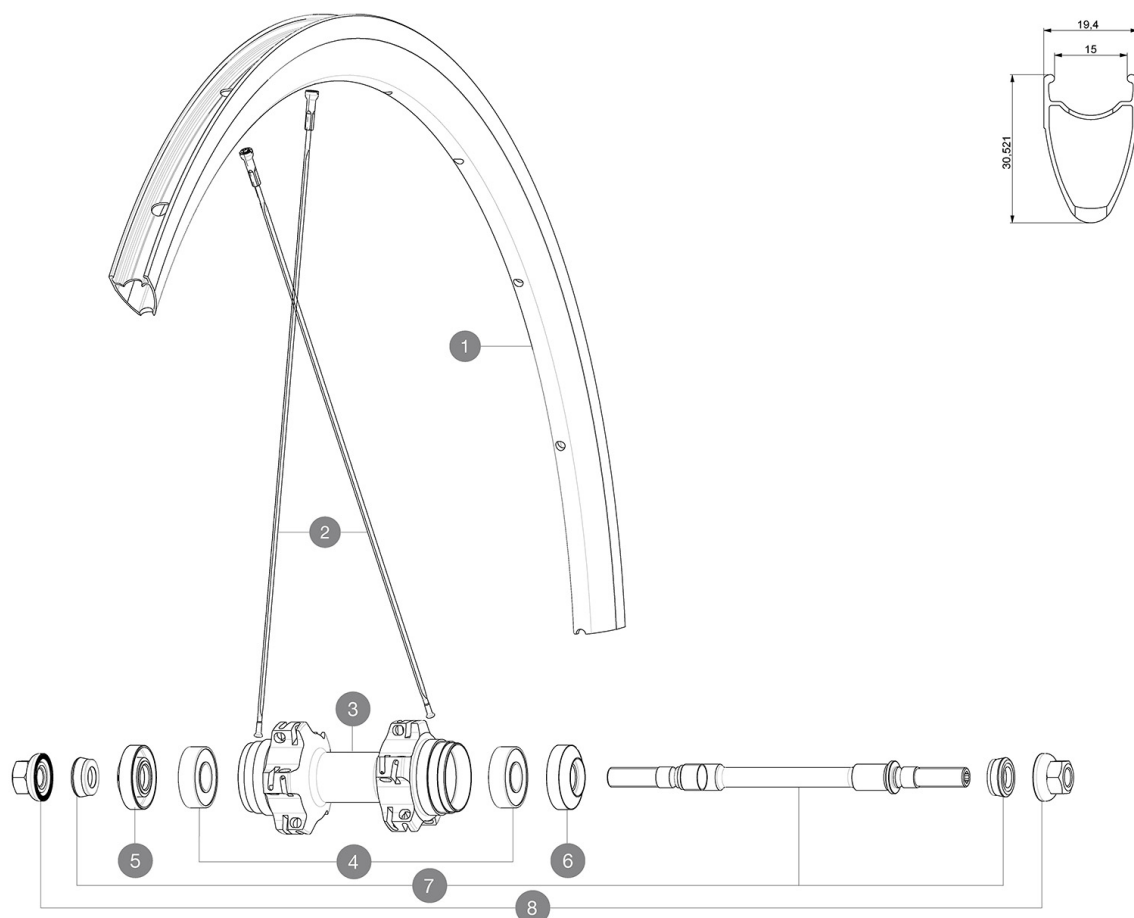

REFERENCES WHEELS

112016 ELLIPSE 11 PR

112015 ELLIPSE 11 REAR

RIMS

&NBSP;:

1 12033415 KIT FRONT/REAR ELLIPSE 11 RIM

SPOKES

2 12033801 KIT 10 REAR ELLIPSE 11 BLACK SPOKE 296mm

HUB SHELLS

3	N/A	HUB BODY
4	M40318	KIT 2 HUB BEARINGS 6001
5	M40447	ADJUSTING CAP BLACK FOR ELLIPSE
6	M40448	BLACK REAR HUB CAP ELLIPSE
7	32386201	ELLIPSE REAR AXLE + FORK SUPPORTS
8	32388601	2 AXLE BOLTS RR COMETE TRACK/ELLIPSE FT-RR M9