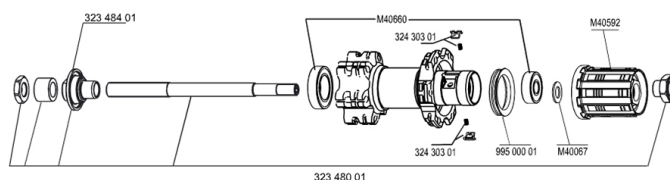

REFERENCES WHEELS

117787 CROSSRIDE UB/D011D6T SILVREAR

117788 CROSSRIDE UB/D011D6T SILV PR

RIMS

&NBSP;:

12021715 FRONT/REAR CROSSRIDE UB DISC 11 RIM

SPOKES

99689201 12 SPOKES CROSSRIDE UB/DISC 09 262mm

HUB SHELLS

- 32348401 EXPANSIBLE BEARINGS SUPPORT
- 99500001 FTSL/FTSX FREEHUB BODY SEAL
- 32348001 MTB DISC REAR AXLE QRM MTB DISC
- M40592 FTSL FREEWHEEL BODY M10
- M40660 REAR HUB 608+6001 BEARINGS
- M40067 INTERNAL FREEWHEEL SPACER FTSL/FTSX

MAVIC **CROSSRIDE UB/DISC 011****DELIVERED WITH**

BR101 quick releases	
Rim tape	
User guide	

Specifications**RIMS**

- **Material** : 6106 Aluminum
- **Joint** : pinned
- **Drilling** : traditional
- **Eyelet** : H2 technology
- **Brake track** : UB Control
- **Valve hole diameter** : 8,5 mm with pop off reducer
- **Tyre** : tubetype
- **Internal width** : 19 mm
- **ETRTO size** : 559x19C
- **Recommended tyre sizes** : 1.5 to 2.3

SPOKES

- **Material** : steel
- **Shape** : straight pull, bladed
- **Nipples** : brass, self lock concept
- **Count** : 24 front and rear
- **Lacing** : front and rear crossed 2

WHEEL HUB

- **Front and rear bodies** : aluminum
 - **Front and rear axle material** : steel
- QRM
FTS-X steel