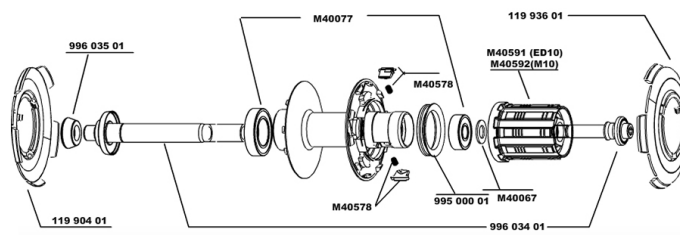

REFERENCES WHEELS

119217	COSMIC CARBONE SR M10	119219	COSMIC CARBONE SR M10PR
119218	COSMIC CARBONE SR ED11	119220	COSMIC CARBONE SR ED11PR

RIMS

&NBSP;:

12017013	REAR COSMIC CARBONE SR RIM
----------	----------------------------

SPOKES

99683601	KIT 5 DRIVE SIDE COSMIC CARBONE SLR R2R SPOKE
99683501	5 SPOKES CARBONE SLR FRT+OFW

HUB SHELLS

99603501	R.FORK SUPPORT COS.CARB.ULTIMATE < 2014
99500001	FTSL/FTSX FREEHUB BODY SEAL
M40578	FTSL PAWLS KIT (ROAD WHEELS)
11993601	DRIVE SIDE COSMIC CARBON SLR HUB CAP
99603401	REAR AXLE COS.CARBONE ULTIMATE
M40592	FTSL FREEWHEEL BODY M10
M40067	INTERNAL FREEWHEEL SPACER FTSL/FTSX
11990401	FRT/NON DS COSMIC CARBON SLR HUB CAP
M40077	REAR HUB 608+6901 BEARINGS
M40591	FTSL FREEWHEEL BODY ED10

MAVIC *Cosmic Carbone SR*

Specifications

WHEEL WEIGHTS