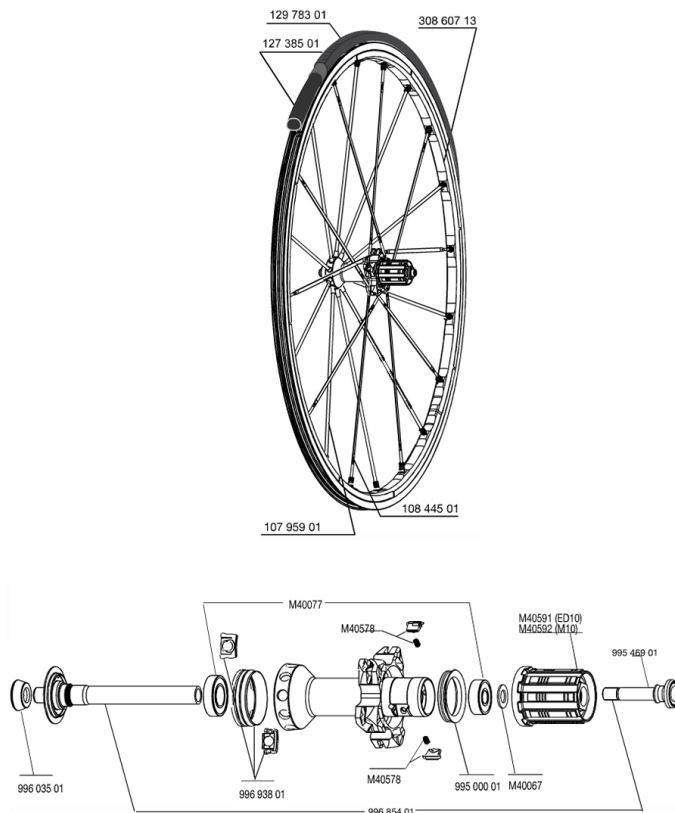

REFERENCES WHEELS

127960	R-SYS 012 M10 WTS	127962	R-SYS 012 M10 PR WTS
127961	R-SYS 012 ED11 WTS	127963	R-SYS 012 ED11 PR WTS

RIMS

&NBSP;:

99685401	R-SYS PREMIUM REAR AXLE
30860713	KIT REAR RIM R-SYS 12

SPOKES

10844501	KIT 10 DRIVE SIDE ROUND ALU SPK 294,5mm R-SYS
10795901	KIT 10 NDS R-SYS CARBON TUB SILV SPK 283,5mm
99693801	2 SILVER TRACOMP RINGS + CLIPS

HUB SHELLS

99546901	REAR TITANIUM BOLT M10/ED10
M40591	FTSL FREEWHEEL BODY ED10
99603501	R.FORK SUPPORT COS.CARB.ULTIMATE < 2014
99500001	FTSL/FTSX FREEHUB BODY SEAL
M40578	FTSL PAWLS KIT (ROAD WHEELS)
M40077	REAR HUB 608+6901 BEARINGS
M40592	FTSL FREEWHEEL BODY M10
M40067	INTERNAL FREEWHEEL SPACER FTSL/FTSX

MAINTENANCE

12738501	Road Innertube Presta 48mm
----------	----------------------------

TYRES

12978301	Yksion PowerLink white 23
----------	---------------------------

Specifications

WHEEL WEIGHTS