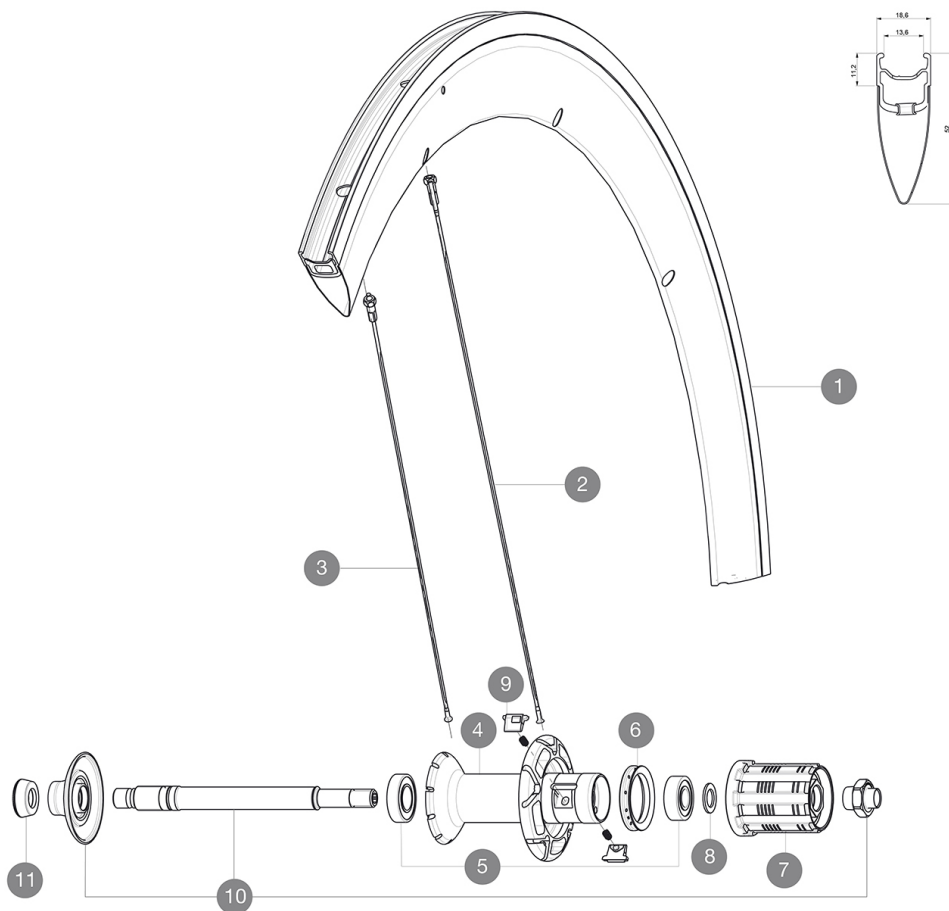

REFERENCES WHEELS

325655 COSMIC CARB SLE 013 ED11 WTS

325654 COSMIC CARB SLE 013 M11 WTS

RIMS

&NBSP;:

1 30972413 KIT REAR COSMIC CARBONE SLE 2013 RIM - while stock last

SPOKES

2 36644401 KIT 10 DS COSMIC CARBON SLS BLK SPK 287mm
3 36644501 KIT 10 FT/NDS COSMIC CARBON SLS BLK SPK 289mm

Specifications**RIMS**

- **Material** : Maxtal and 12K carbon fiber
- **Material** : Maxtal and 12K carbon fiber
- **Height** : 52 mm
- **Color** : carbon
- **Joint** : SUP
- **Height** : 52 mm
- **Joint** : SUP
- **Drilling** : traditional
- **Brake track** : Exalith 2
- **Drilling** : traditional
- **Weight reduction** : ISM
- **Eyelet** : single
- **Valve hole diameter** : 6.5 mm
- **Brake track** : Exalith 2
- **Weight reduction** : ISM
- **Tyre** : clincher
- **Valve hole diameter** : 6.5 mm
- **Tyre** : clincher
- **ETRTO size** : 622x13C
- **ETRTO size** : 622x13C
- **Recommended tyre sizes** : 19 to 28 mm
- **Recommended tyre sizes** : 19 to 28 mm

SPOKES

- **Material** : steel
- **Material** : steel
- **Shape** : straight pull, bladed, double butted
- **Shape** : straight pull, bladed, double butted
- **Nipples** : ABS, front aluminum, rear brass
- **Color** : black

WHEEL WEIGHTS

Wheel weight 890