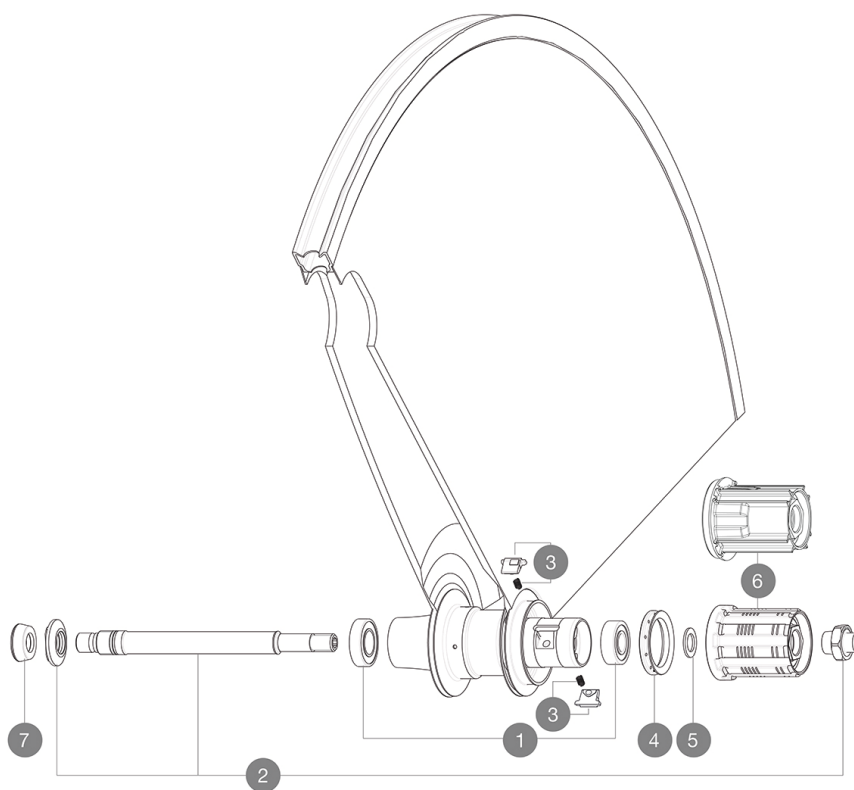

REFERENCES WHEELS

326484 COMETE ROAD 013ED11TUBWTS 326483 COMETE ROAD 013M11TUBWTS

HUB SHELLS

1	33000001	REAR HUB B9+6901 BEARINGS 2013
2	32976401	REAR AXLE KIT COMETE 2013
3	M40578	FTSL PAWLS KIT (ROAD WHEELS)
4	99500001	FTSL/FTSX FREEHUB BODY SEAL
5	30872801	SET OF 3 INTERNAL SILVER SPACERS 9mm FTS-L
6	30871101	FTS-L ROAD FREEWHEEL BODY HG11 8/9 compatible
6	30871201	FTS-L ROAD FREEWHEEL BODY ED11 8/9 compatible

ADAPTERS

7	35117301	FT/RR FORK REST R-SYS/CC ULTIMATE > 2013/KSY PRO CARB T
---	----------	---

MAVIC *Comete Road***DELIVERED WITH**

BR601 quick release	
BR601 quick release	
Wheelbag	
Wheelbag	
Exalith brake pads	
Exalith brake pads	
Valve extender	
Valve extender	
Multifonction adjustment wrench	
Multifonction adjustment wrench	
User guide	
User guide	

Specifications**RIMS**

- Recommended tyre sizes : 19 to 28 mm

WHEEL HUB

- Rear body : aluminum
 - Rear body : aluminum
 - Color : black
 - Axle material : aluminum
- QRM+
FTS-L steel
- Rear axle material : titanium and aluminum
- QRM+
FTS-L steel

WHEEL WEIGHTS

Wheel weight