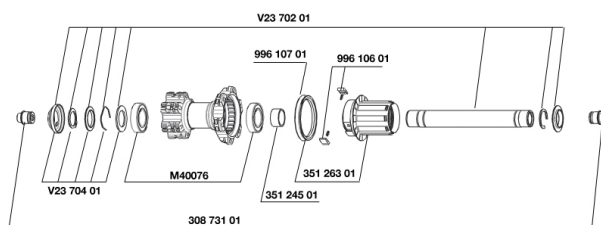

## RIMS

&NBSP;:

35123915 "KIT FRONT/REAR CROSSRIDE DISC 29"" RIM"

## SPOKES

35126201 "KIT 12 DS XRIDE+E-XA ELITE 29""/KSYRIUM DISC SPK 293mm"

35126101 "KIT 12 FT/NDS XRIDE 29""/KSYRIUM DISC SPK 295mm"

### RIMS

- **Material** : 6106 Aluminum
  - **Color** : black anodized
  - **Joint** : pinned
  - **Drilling** : traditional
  - **Eyelet** : H2 technology
- Disc brake specific profile
- **Valve hole diameter** : 8,5 mm with pop off reducer
  - **Tyre** : tubetype
  - **Internal width** : 19 mm
  - **ETRTO size** : 622x19C
  - **Recommended tyre sizes** : 1.5 to 2.3

### WHEEL WEIGHTS

Wheel weight 1075