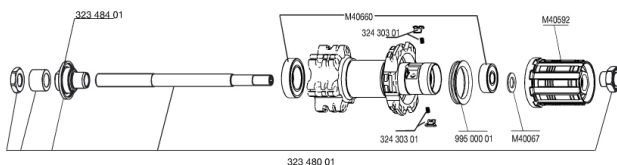

REFERENCES WHEELS

326555 CROSSRIDE DISC 013 D6t REAR

326564 CROSSRIDE DISC 013 Dcl REAR

RIMS

&NBSP;:

35124015 "KIT FRONT/REAR CROSSRIDE DISC 26"" 2013 RIM"

SPOKES

35126501 "KIT 12 DS CROSSRIDE 13 26"" 15/12 SPK 261mm"
99687501 KIT 12 CROSSRIDE DISC STEEL BLK SPOKES 263mm

HUB SHELLS

M40067 INTERNAL FREEWHEEL SPACER FTSL/FTSX
32348001 MTB DISC REAR AXLE QRM MTB DISC
99500001 FTSL/FTSX FREEHUB BODY SEAL
M40660 REAR HUB 608+6001 BEARINGS
M40592 FTSL FREEWHEEL BODY M10
32348401 EXPANSIBLE BEARINGS SUPPORT
32430301 FTSX PAWLS KIT (MTB WHEELS)

MAVIC Crossride Disc

DELIVERED WITH

BR101 quick releases	
Rim tape	
Valve reducer	
User guide	

Specifications

RIMS

- **Material** : 6106 Aluminum
 - **Color** : black anodized
 - **Joint** : pinned
 - **Drilling** : traditional
 - **Eyelet** : H2 technology
- Disc brake specific profile
- **Valve hole diameter** : 8,5 mm with pop off reducer
 - **Tyre** : tubetype
 - **Internal width** : 19 mm
 - **ETRTO size** : 559x19C
 - **Recommended tyre sizes** : 1.5 to 2.3

SPOKES

- **Material** : steel
- **Shape** : straight pull, bladed
- **Color** : black
- **Nipples** : brass, self lock concept
- **Count** : 24 front and rear
- **Lacing** : front and rear crossed 2

WHEEL HUB