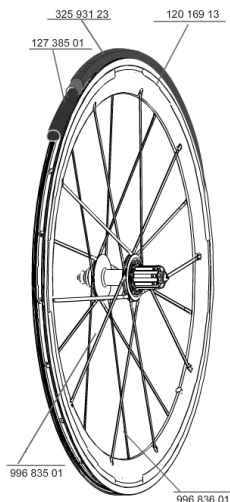

## REFERENCES WHEELS

328367 C CARBONE SLR 013 M10 WTS

328368 C CARBONE SLR 013 ED11 WTS

### RIMS

&nbsp;:

12016913 KIT REAR COSMIC CARBONE SLR RIM

**Specifications****RIMS**

- **Material** : Maxtal and 12K carbon fiber
- **Material** : Maxtal
- **Color** : carbon and Exalith
- **Height** : 52 mm
- **Joint** : SUP
- **Drilling** : traditional
- **Eyelet** : single
- **Brake track** : Exalith 2
- **Weight reduction** : ISM
- **Valve hole diameter** : 6.5 mm
- **Tyre** : clincher
- **ETRTO size** : 622x13C
- **Recommended tyre sizes** : 19 to 28 mm

**WHEEL HUB**

- **Front and rear bodies** : aluminum
- **Color** : black
- **Front and rear axle material** : aluminum QRM+
- **FTS-L steel**

**WHEEL WEIGHTS**

Wheel weight 870