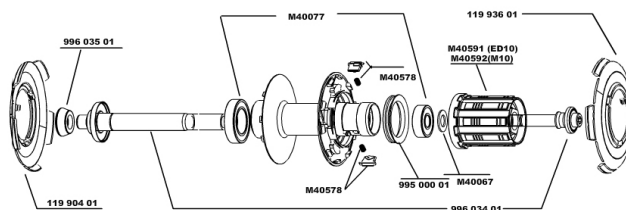

## REFERENCES WHEELS

328367 C CARBONE SLR 013 M10 WTS

328368 C CARBONE SLR 013 ED11 WTS

### RIMS

&nbsp;:

12016913 KIT REAR COSMIC CARBONE SLR RIM

**Specifications****RIMS**

- **Material** : Maxtal and 12K carbon fiber
- **Material** : Maxtal
- **Color** : carbon and Exalith
- **Height** : 52 mm
- **Joint** : SUP
- **Drilling** : traditional
- **Eyelet** : single
- **Brake track** : Exalith 2
- **Weight reduction** : ISM
- **Valve hole diameter** : 6.5 mm
- **Tyre** : clincher
- **ETRTO size** : 622x13C
- **Recommended tyre sizes** : 19 to 28 mm

**WHEEL HUB**

- **Front and rear bodies** : aluminum
- **Color** : black
- **Front and rear axle material** : aluminum QRM+
- **FTS-L steel**

**WHEEL WEIGHTS**

Wheel weight 870