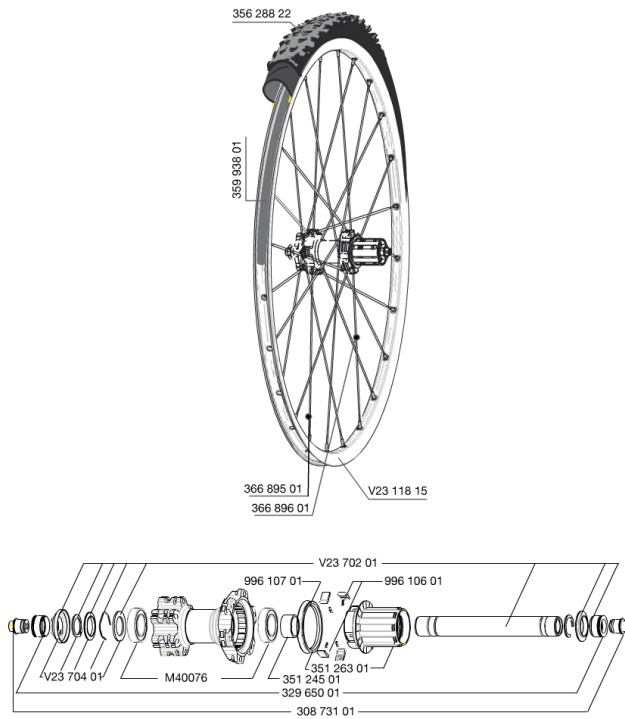

REFERENCES WHEELS

353029 CROSSROC 29REAR9x135WTS

RIMS

&NBSP;:

V2311815	KIT FRONT/REAR CROSSROC 29"
35993801	UST RIM STRIP 29x19c

SPOKES

36689601	"KIT 12 DS CROSSROC/XRIDE UST/XMAX ELITE/XA ELITE 29" SPK 2
36689501	"KIT 12 FT/NDS CROSSROC 29" SPOKE 295mm"

HUB SHELLS

V2370201	KIT REAR AXLE 12MM CROSSONE/CROSSRIDE/CROSSROC
35126301	TS-2 FREEWHEEL BODY + SEAL 2013 (NO PAWLS) - while stock las
99610601	PAWLS KIT FOR ITS-4 (OR TS-2)
M40076	HUB BEARINGS 17x30x7 6903 x 2
V2370401	KIT REAR AUTO ADJUSTING PLAY 12mm AXLE
35124501	SET OF 3 REAR AXLE/FREEWHEEL BODY SPACERS MTB L1
99610701	ITS-4 FREEWHEEL SEAL

TYRES

35628822	Crossroc Roam 29
----------	------------------

ADAPTERS

32965001	ADAPTER Rr 12x142mm Elite/CRide MTB (Rd)
30873101	2 REAR REDUCERS 12/9,5mm 2012 ITS4 HUB

MAVIC *Crossroc 29 WTS*

Specifications

WHEEL WEIGHTS

Wheel weight 1025