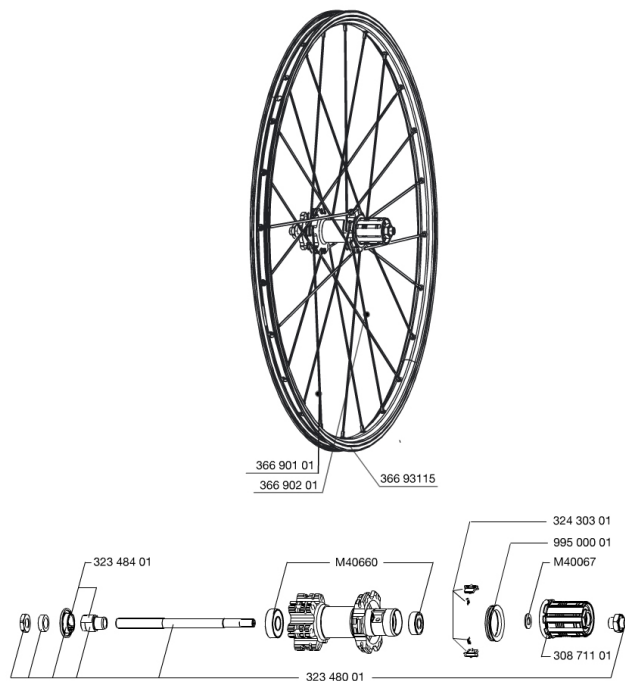

## REFERENCES WHEELS

356073 CROSSONE 650b REAR

### RIMS

&NBSP;:

1	36693115	"KIT FRONT/REAR CROSSONE 27,5"" RIM"
---	----------	--------------------------------------

### SPOKES

2	36690101	"KIT 12 FT/NDS CROSSONE/CROSSMAX/XA 27,5"" SPK 278mm"
3	36690201	"KIT 12 DS XONE/CROSSRIDE FT SX/CROSSMAX/XA 27,5"" SPK 276mm"

### **WHEEL WEIGHTS**

Wheel weight 1090