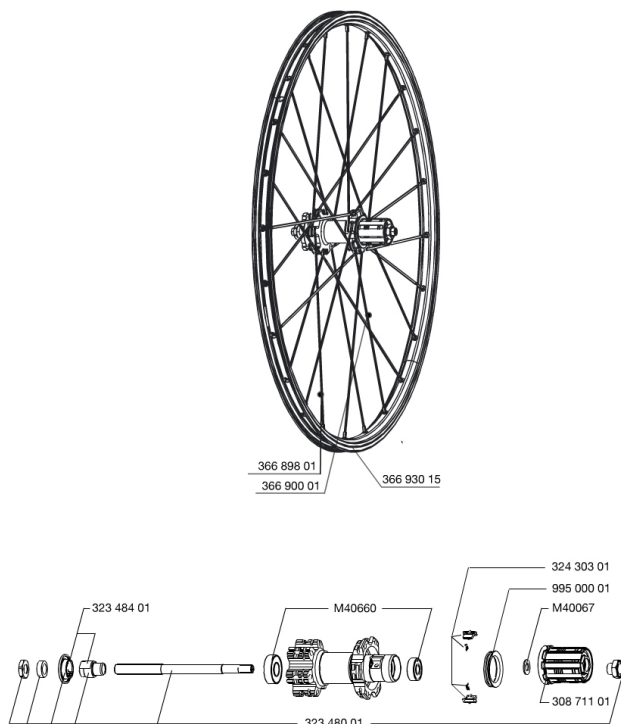

MAVIC Crossone 26 15mm

1
2014
REAR

REFERENCES WHEELS

356638 CROSSONE 26 15mm PR

RIMS

&NBSP;:

1	36693015	"KIT FRONT/REAR CROSSONE 26"" RIM"
---	----------	------------------------------------

SPOKES

2	36689801	KIT 12 FT/NDS CROSSONE SPK 264mm
3	36690001	KIT 12 DRIVE SIDE CROSSRONE/CROSSRIDE FT SX SPOKE 262mm

HUB SHELLS

4	N/A	HUB BODY
5	M40660	REAR HUB 608+6001 BEARINGS
6	32348001	MTB DISC REAR AXLE QRM MTB DISC
7	32348401	EXPANSIBLE BEARINGS SUPPORT
8	32430301	FTSX PAWLS KIT (MTB WHEELS)
9	99500001	FTSL/FTSX FREEHUB BODY SEAL
10	M40067	INTERNAL FREEWHEEL SPACER FTSL/FTSX
11	30871101	FTS-L ROAD FREEWHEEL BODY HG11 8/9 compatible

MAVIC *Crossone 26 15mm*

Specifications

WHEEL WEIGHTS

Wheel weight