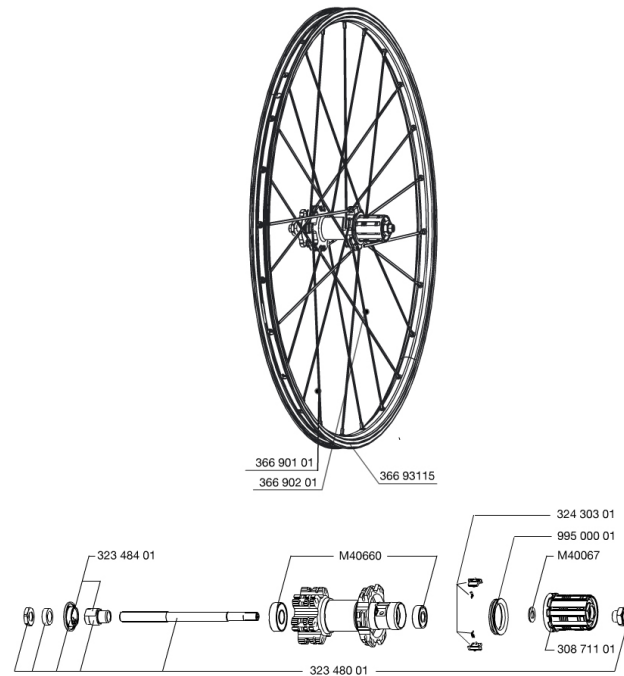

MAVIC *Crossone 650b 15mm***REFERENCES WHEELS**

356641 CROSSONE 650b 15mm PR

**RIMS**

&NBSP;:

1	36693115	"KIT FRONT/REAR CROSSONE 27,5"" RIM"
---	----------	--------------------------------------

SPOKES

2	36690101	"KIT 12 FT/NDS CROSSONE/CROSSMAX/XA 27,5"" SPK 278mm"
3	36690201	"KIT 12 DS XONE/CROSSRIDE FT SX/CROSSMAX/XA 27,5"" SPK 276mm"

HUB SHELLS

4	N/A	HUB BODY
5	M40660	REAR HUB 608+6001 BEARINGS
6	32348001	MTB DISC REAR AXLE QRM MTB DISC
7	32348401	EXPANSIBLE BEARINGS SUPPORT
8	32430301	FTSX PAWLS KIT (MTB WHEELS)
9	99500001	FTSL/FTSX FREEHUB BODY SEAL
10	M40067	INTERNAL FREEWHEEL SPACER FTSL/FTSX
11	30871101	FTS-L ROAD FREEWHEEL BODY HG11 8/9 compatible

MAVIC *Crossone 650b 15mm***Specifications****WHEEL WEIGHTS**

Wheel weight