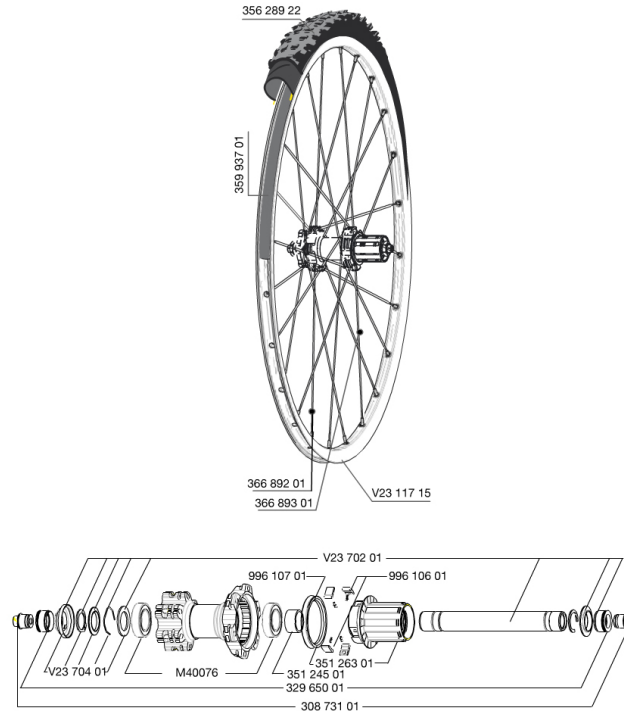

# MAVIC CROSSROC WTS 650b (27,5) Lefty Supermax 2014

REFERENCES WHEELS

## RIMS

&amp;NBSP;:

35993701	UST RIM STRIP 27.5x19c
V2311715	KIT FRONT/REAR CROSSROC 27,5"

## SPOKES

36689301	"KIT 12 DS CROSSROC/XRIDE UST/XMAX ELITE/XA ELITE 27,5"" SPK
36689201	"KIT 12 FT/NDS CROSSROC 27,5"" SPK 277mm"

Wheel weight