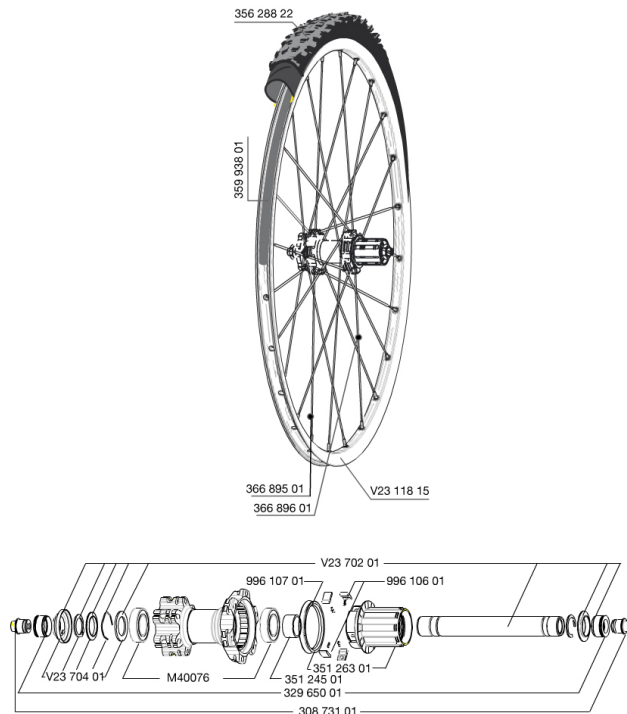

REFERENCES WHEELS

RIMS

&NBSP;:

V2311815	KIT FRONT/REAR CROSSROC 29"
35993801	UST RIM STRIP 29x19c

SPOKES

36689501	"KIT 12 FT/NDS CROSSROC 29"" SPOKE 295mm"
36689601	"KIT 12 DS CROSSROC/XRIDE UST/XMAX ELITE/XA ELITE 29"" SPK 2

HUB SHELLS

M40076	HUB BEARINGS 17x30x7 6903 x 2
V2370401	KIT REAR AUTO ADJUSTING PLAY 12mm AXLE
35124501	SET OF 3 REAR AXLE/FREEWHEEL BODY SPACERS MTB L1
99610701	ITS-4 FREEWHEEL SEAL
V2370201	KIT REAR AXLE 12MM CROSSONE/CROSSRIDE/CROSSROC
35126301	TS-2 FREEWHEEL BODY + SEAL 2013 (NO PAWLS) - while stock las
99610601	PAWLS KIT FOR ITS-4 (OR TS-2)

TYRES

35628822	Crossroc Roam 29
----------	------------------

ADAPTERS

32965001	ADAPTER Rr 12x142mm Elite/CRide MTB (Rd)
30873101	2 REAR REDUCERS 12/9,5mm 2012 ITS4 HUB

CROSSROC WTS 29 Lefty 2014

Specifications

WHEEL WEIGHTS

Wheel weight