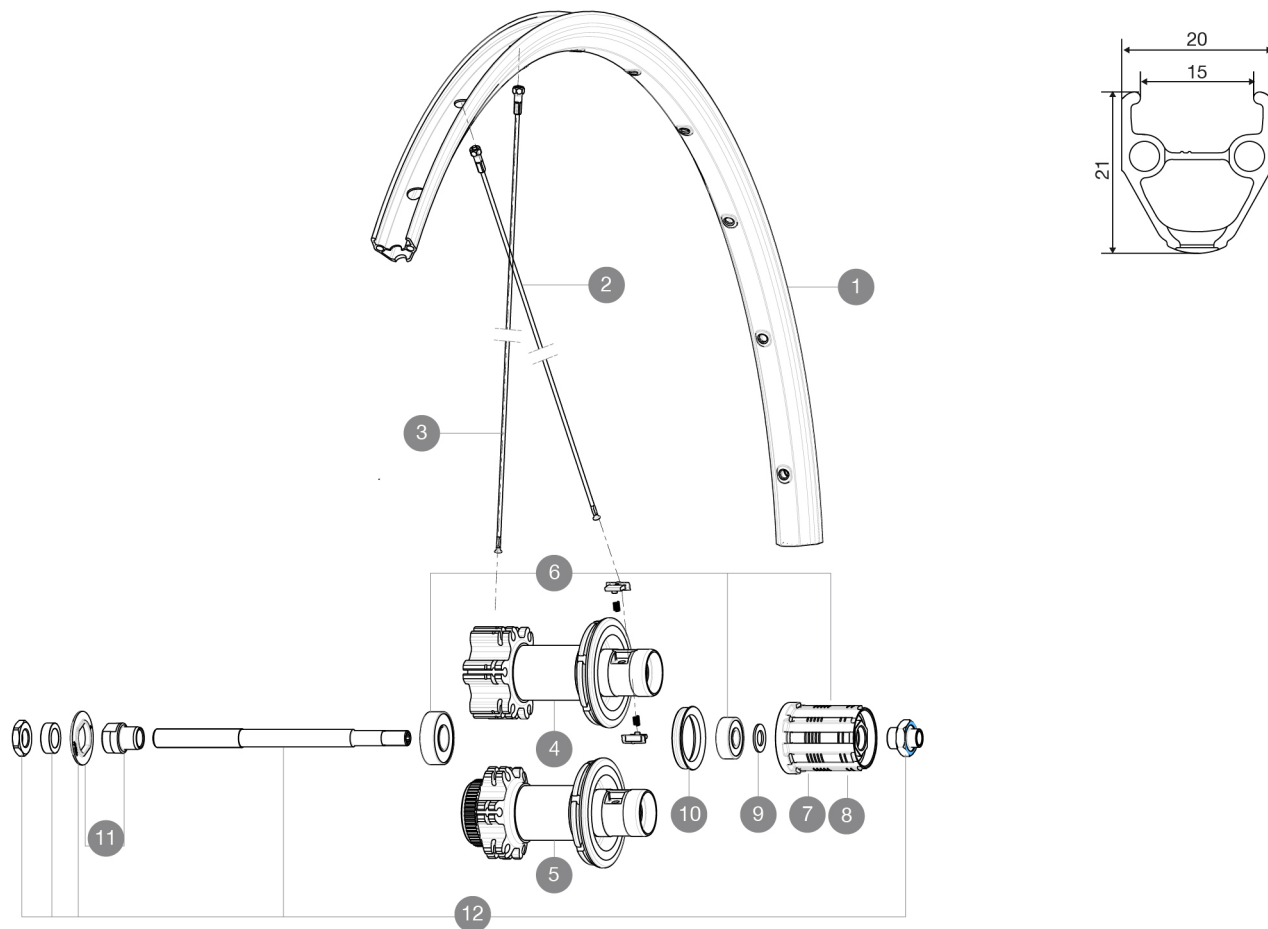

REFERENCES WHEELS

R37501 Aksium One Disc Rr CL

R19801 Aksium One Disc Rr INT

RIMS

VALVE HOLE \bar{A} (MM): 6.5 :

1 V2290815 KIT FRT/REAR RIM AKSIUM ONE DISC/AKSIUM DISC

SPOKES

2 36690301 "KIT 12 FT/NDS XONE/XMAX - XA 29"/AKSIUM DISC 9 + 12 FT/AKS
3 36690401 KIT 12 DS XONE/XRIDE FT SX/AKSIUM DISC 9 SPK 294mm

MAVIC *Aksium One Disc***DELIVERED WITH**

BR101 quick releases	
Rim tape	
Front QR adapters	
User guide	

Specifications**RIMS**

- **Material** : S6000 Aluminum
- **Height** : 22mm
- **Joint** : pinned
- **Drilling** : traditional with H2 reinforcement
Disc brake specific profile
- **Valve hole diameter** : 6.5 mm
- **Tyre** : clincher
- **ETRTO size** : 622x17C
- **Recommended tyre sizes** : 25 to 52 mm

SPOKES

- **Material** : steel
- **Shape** : straight pull, round
- **Nipples** : brass, ABS
- **Count** : 24 front and rear
- **Lacing** : front and rear crossed 2

WHEEL HUB

- **Front and rear bodies** : aluminum
- **Body** : aluminum
- **Axle material** : front aluminum, rear steel
Sealed cartridge bearings
- **Freewheel** : FTS-L steel

WHEEL WEIGHTS

Wheel weight 1075