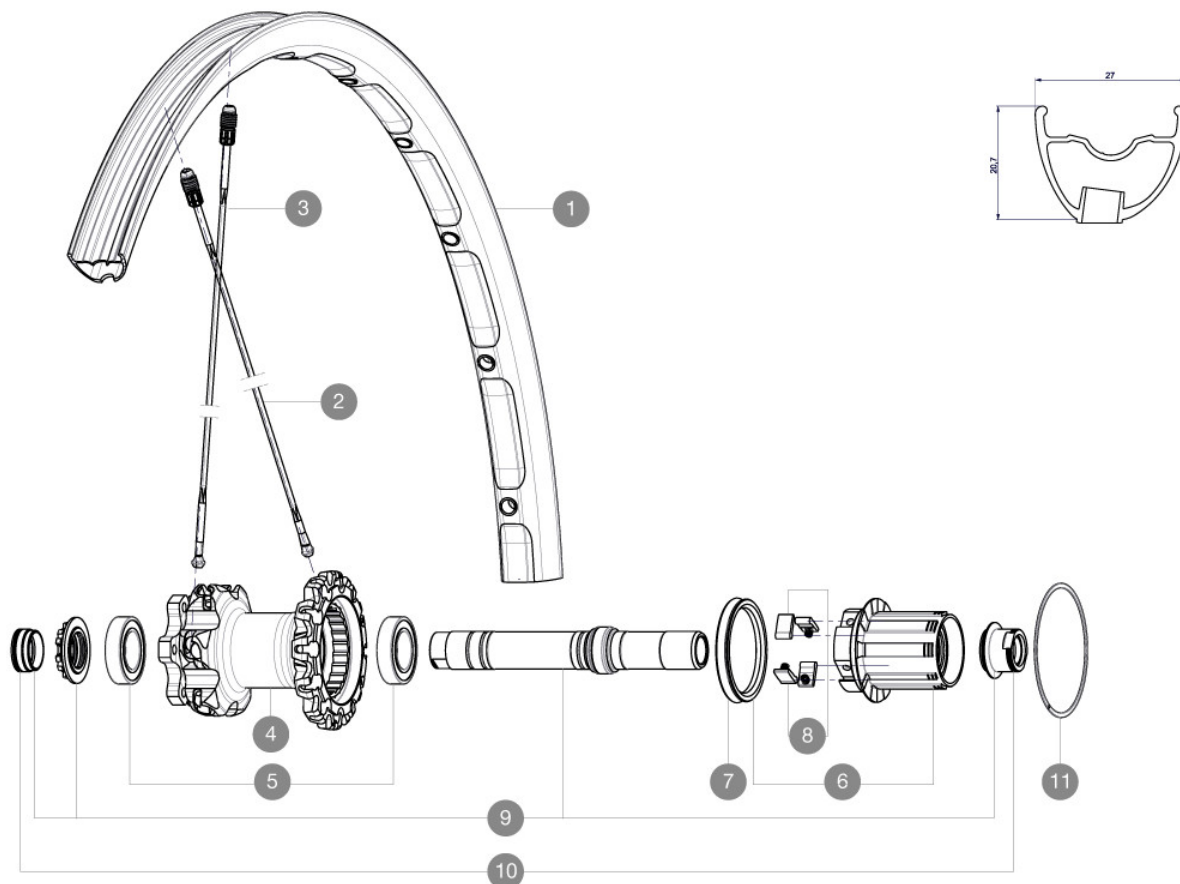

REFERENCES WHEELS

R17801 Crossmax XL 29Rr WTS

RIMS

VALVE HOLE \varnothing (MM): 6.5 :

1	V2311213	KIT REAR RIM CROSSMAX XL 2015 29"
---	----------	-----------------------------------

SPOKES

2	35113801	"KIT 10 DS M7/7 XMAX SLR/PRO 29"" SPK 269,5mm"
3	A7209901	KIT 12 FT/NDS CROSSMAX XL/DEEMAX PRO 19 29"" SPK 293mm

HUB SHELLS

4	N/A	HUB BODY
5	M40076	HUB BEARINGS 17x30x7 6903 x 2
6	35126001	ITS-4 FREEWHEEL BODY + SEAL 2013 (NO PAWLS)
7	99610701	ITS-4 FREEWHEEL SEAL
8	99610601	PAWLS KIT FOR ITS-4 (OR TS-2)
9	30870401	REAR QRM + AXLE KIT ITS4 135mm from 2012
11	30871801	ELASTIC RING 56mm diam. ITS-4 20 SPOKES

ADAPTERS

10	30872201	FRAME SUPPORT ITS-4 135mm REAR AXLE > 2012
----	----------	--

Crossmax XL 29 WTS

Specifications

RIMS

- Internal width : 23 mm
- ETRTO size 29" : 622x23C

WHEEL HUB

Shimano 11 speeds compatible
XD Compatible (XX1-X01) with optional kit

WHEEL WEIGHTS

Wheel weight 930