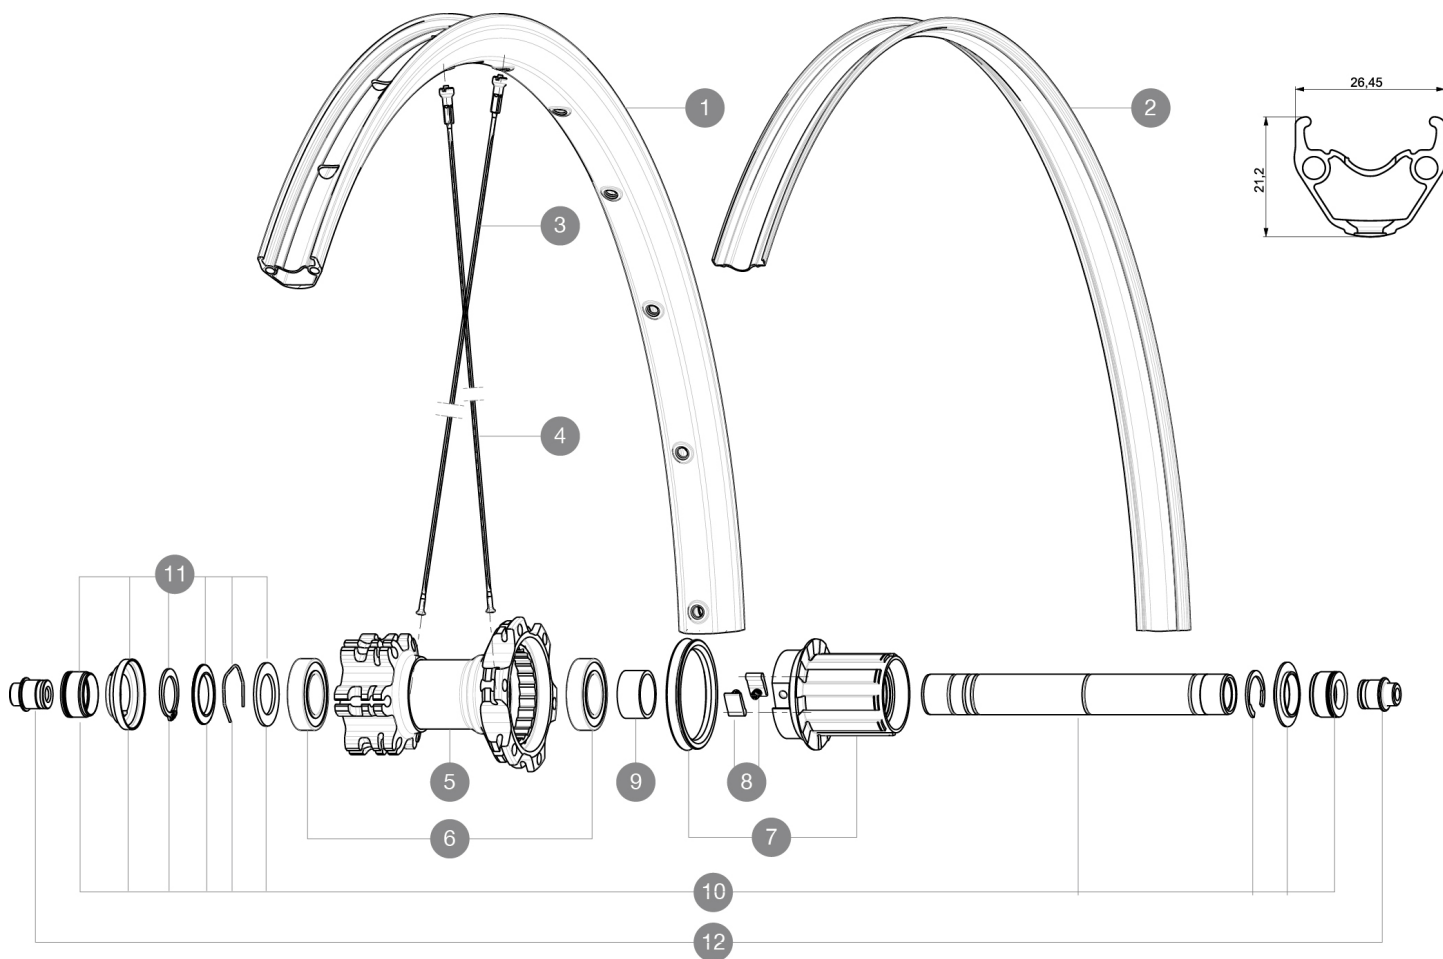

REFERENCES WHEELS

R18101 Crossroc XL29 Rr WTS

RIMS

VALVE HOLE \bar{A} (MM): 6.5 :

| | | |
|---|----------|------------------------------------|
| 1 | V2311515 | KIT FRONT/REAR RIM CROSSROC XL 29" |
| 2 | V2190101 | UST RIM STRIP 29x21c |

SPOKES

| | | |
|---|----------|--|
| 3 | 36689501 | "KIT 12 FT/NDS CROSSROC 29"" SPOKE 295mm" |
| 4 | 36689601 | "KIT 12 DS CROSSROC/XRIDE UST/XMAX ELITE/XA ELITE 29"" SPK 2 |

HUB SHELLS

| | | |
|----|----------|--|
| 5 | N/A | HUB BODY |
| 6 | M40076 | HUB BEARINGS 17x30x7 6903 x 2 |
| 7 | 35126301 | TS-2 FREEWHEEL BODY + SEAL 2013 (NO PAWLS) - while stock las |
| 8 | 99610601 | PAWLS KIT FOR ITS-4 (OR TS-2) |
| 9 | 35124501 | SET OF 3 REAR AXLE/FREEWHEEL BODY SPACERS MTB L1 |
| 10 | V2371201 | KIT REAR QRM AXLE 135-142 / BOOST 148mm |
| 11 | V2370401 | KIT REAR AUTO ADJUSTING PLAY 12mm AXLE |

ADAPTERS

| | | |
|----|----------|--|
| 12 | 30873101 | 2 REAR REDUCERS 12/9,5mm 2012 ITS4 HUB |
| | 32965001 | ADAPTER Rr 12x142mm Elite/CRide MTB (Rd) |

MAVIC *Crossroc XL 29 WTS*

2

2015

REAR

Specifications

RIMS

• ETRTO size 29" : 622x21C

WHEEL HUB

Shimano 11 speeds compatible

XD Compatible (XX1-X01) with optional kit

WHEEL WEIGHTS

Wheel weight 1060