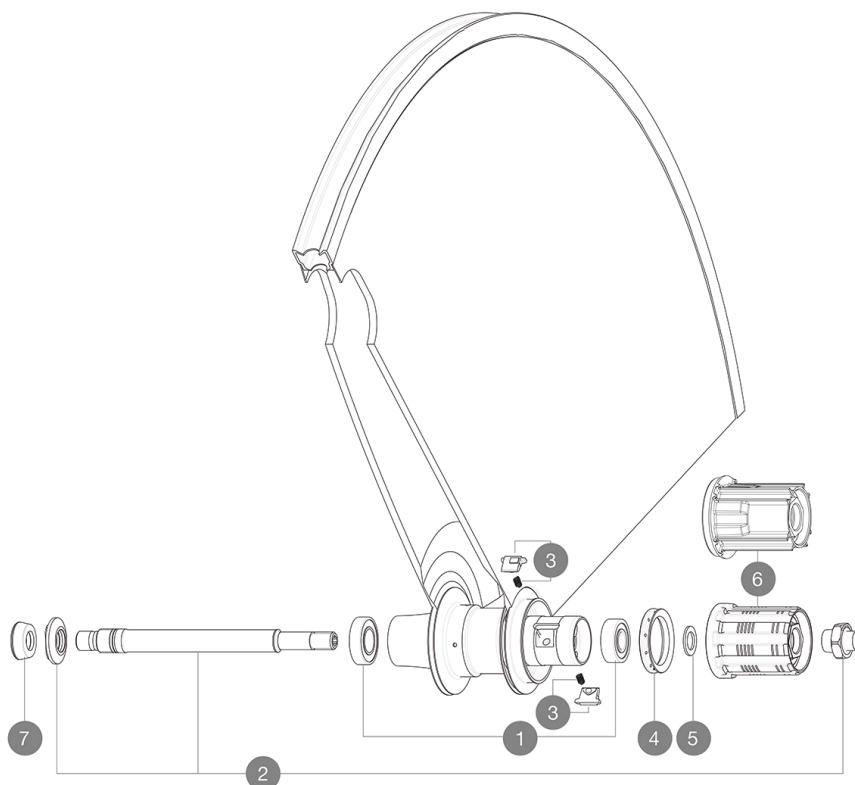

## REFERENCES WHEELS

### HUB SHELLS

|   |          |   |
|---|----------|---|
| 1 | 33000001 | REAR HUB B9+6901 BEARINGS 2013                |
| 2 | 32976401 | REAR AXLE KIT COMETE 2013                     |
| 3 | M40578   | FTSL PAWLS KIT (ROAD WHEELS)                  |
| 4 | 99500001 | FTSL/FTSX FREEHUB BODY SEAL                   |
| 5 | 30872801 | SET OF 3 INTERNAL SILVER SPACERS 9mm FTS-L    |
| 6 | 30871101 | FTS-L ROAD FREEWHEEL BODY HG11 8/9 compatible |
| 6 | 30871201 | FTS-L ROAD FREEWHEEL BODY ED11 8/9 compatible |

### ADAPTERS

|   |          |   |
|---|----------|---|
| 7 | 35117301 | FT/RR FORK REST R-SYS/CC ULTIMATE > 2013/KSY PRO CARB T |
|---|----------|---|

**MAVIC** *Comète Road***DELIVERED WITH**

|                                 |  |
|---------------------------------|--|
| BR601 Quick Release             |  |
| Wheelbag                        |  |
| Exalith brake pads              |  |
| Valve extender                  |  |
| Multifonction adjustment wrench |  |
| User guide                      |  |

**Specifications****RIMS**

- Recommended tyre sizes : 19 to 28 mm

**WHEEL HUB**

- Rear body : aluminum
- Axle material : aluminum
- Adjustable sealed cartridge bearings
- Freewheel : FTS-L steel

**WHEEL WEIGHTS**