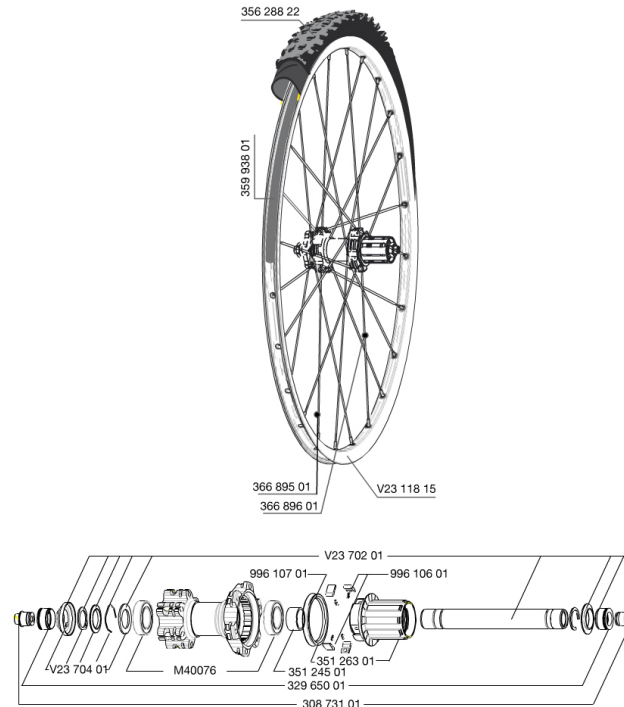

# MAVIC CROSSROC WTS 29 Lefty Supermax 2014

### RIMS

&NBSP;:

35993801	UST RIM STRIP 29x19c
V2311815	KIT FRONT/REAR CROSSROC 29"

### SPOKES

36689601	"KIT 12 DS CROSSROC/XRIDE UST/XMAX ELITE/XA ELITE 29"" SPK 2
36689501	"KIT 12 FT/NDS CROSSROC 29"" SPOKE 295mm"

#### **WHEEL WEIGHTS**

Wheel weight