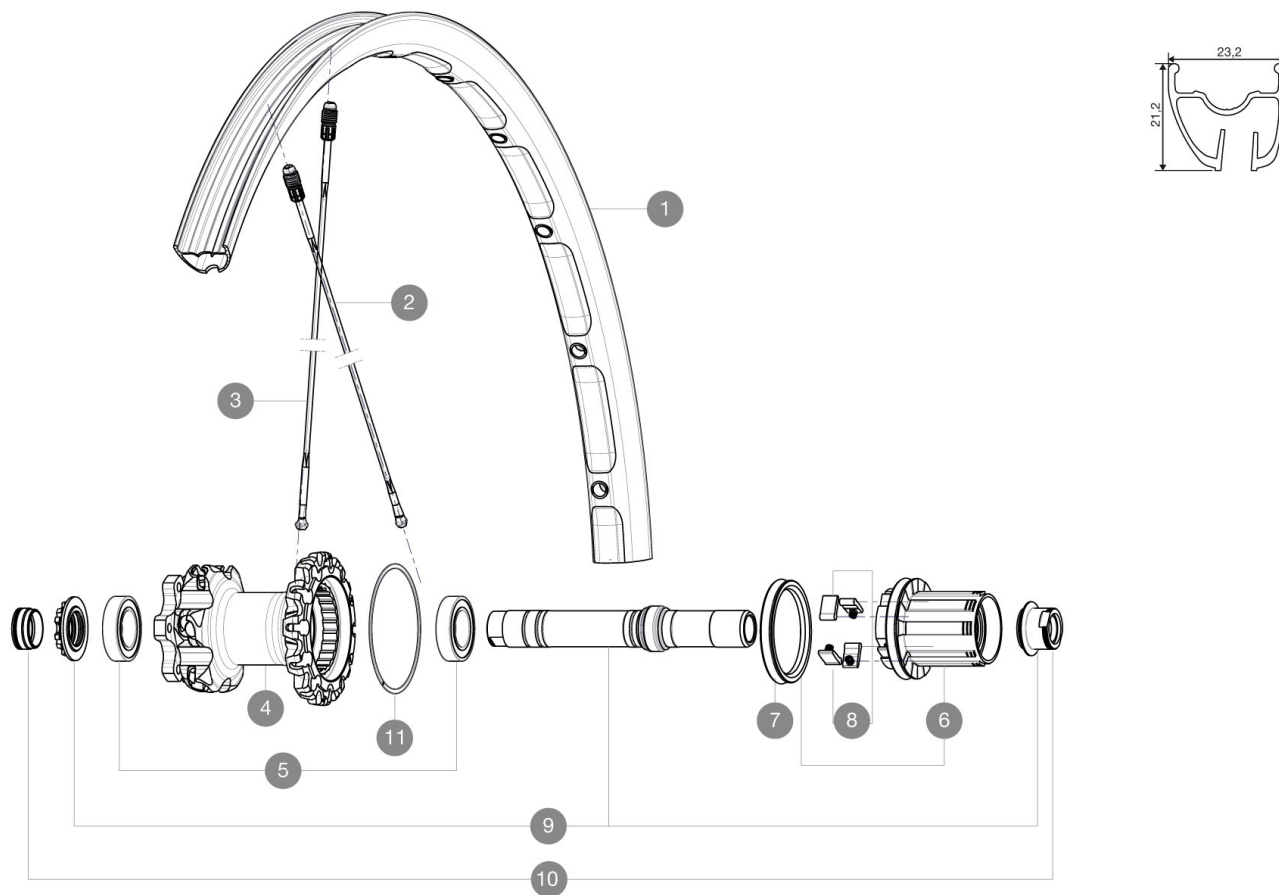

REFERENCES WHEELS

RIMS

&NBSP;:

1	35117413	"KIT REAR CROSSMAX ST 29" RIM"
---	----------	--------------------------------

SPOKES

2	35117601	"KIT 10 DS M7/7 CROSSMAX ST 29" SPK 270,5mm"
3	35117901	"KIT 10 NDS M7/7 CROSSMAX ST 29" SPK 300,5mm"

HUB SHELLS

5	M40076	HUB BEARINGS 17x30x7 6903 x 2
6	35126001	ITS-4 FREEWHEEL BODY + SEAL 2013 (NO PAWLS)
7	99610701	ITS-4 FREEWHEEL SEAL
8	99610601	PAWLS KIT FOR ITS-4 (OR TS-2)
9	30870401	REAR QRM + AXLE KIT ITS4 135mm from 2012
11	30871801	ELASTIC RING 56mm diam. ITS-4 20 SPOKES

ADAPTERS

10	30859301	AXLE ADAPTER Rr 12x142/148mm Pro Carb MTB (Grey)
----	----------	--

MAVIC *Crossmax ST29Disc*

Specifications

WHEEL WEIGHTS