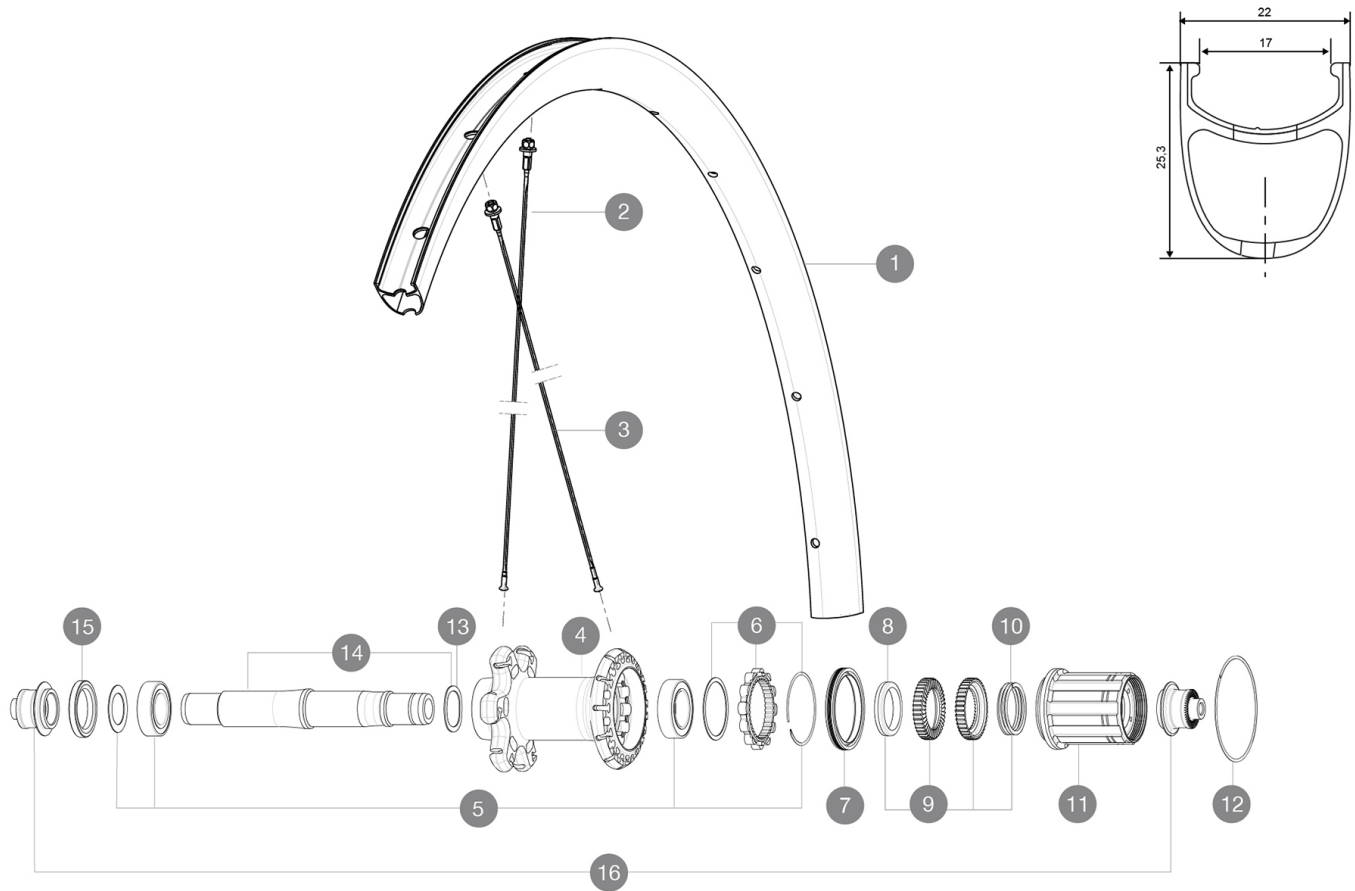

MAVIC *Ksyrium Pro Carbon SL C*

ASTM CATEGORY 1 : road only
 Recommended weight limit : 120kg
 Recommended tyre sizes: 25 to 52 mm
 Max. Pressure: 25mm 7.7 bars - 110 PSI

REFERENCES WHEELS

R51301 KProCarbSL C Rr

**RIMS**VALVE HOLE \bar{A} (MM): 6,5 :

1	V2737513	KIT REAR RIM KSYRIUM PRO CARBON SL UST
1	V2401513	KIT RR RIM KSYRIUM PRO CARBON SL Clincher - while stock last
	V3720101	25mm UST Tape for 19 to 22mm Road Rims
	V2690101	KIT CARBON RIM TAPE 21x622mm - FOR CARBON RIM

Specifications

RIMS

- **Material** : 3K carbon fibers
- **Height** : 25mm
- **Drilling** : traditional
- **Material** : 3K carbon fibers
- **Material** : 3K carbon fibers
- **Brake track** : carbon with TgMAX technology
- **Valve hole diameter** : 6.5 mm
- **Tyre** : clincher
- **ETRTO size** : 622x17C
- **Height** : 25mm
- **Height** : 25mm
- **Recommended tyre sizes** : 25 to 52 mm
- **Drilling** : traditional
- **Drilling** : traditional
- **Brake track** : carbon with TgMAX technology
- **Brake track** : carbon with TgMAX technology
- **Brake track** : carbon
- **Brake track** : carbon
- **Valve hole diameter** : 6.5 mm
- **Valve hole diameter** : 6.5 mm
- **Tyre** : clincher
- **Tyre** : clincher

VERSIONS

- **Color** : Black only
- **Color** : Black only

WHEEL WEIGHTS

Wheel weight 775