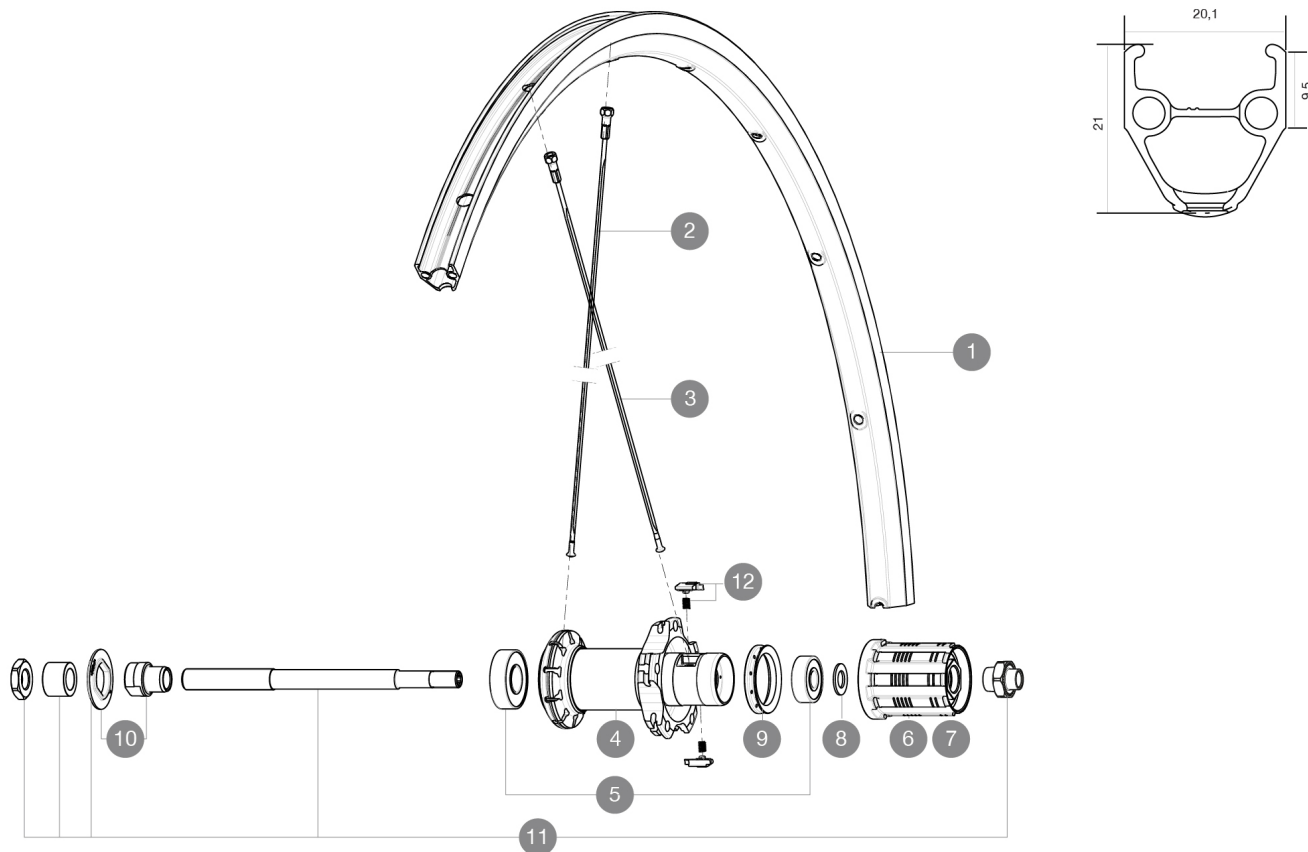

Maximum tyre pressure: 2.55bar/37PSI with a 54mm tyre - 1.3bar/19PSI with a 125mm tyre
 ASTM CATEGORY 1 : road only
 Recommended weight limit : 120kg
 Recommended tyre sizes: 25 to 52 mm
 Max. Pressure: 23mm 8.7 bars - 125 psi, 25/28mm 7.7 bars - 110 psi
 Maximum tyre size: width 52mm - pressure max. 5Bar/72PSI

REFERENCES WHEELS

R72801 AKSIUM RB 700 QR ED11

RIMS

VALVE HOLE \bar{A} (MM): 6,5 :

1 V2403015 KIT FRONT/REAR RIM AKSIUM

SPOKES

2 V4160101 Kit 10 stainless spokes 285 Ft Ksyrium Equipe S/Ft & NDS Aks
 2 10844901 KIT 10 FT KSYRIUM EQ S/FT+NDS AKSIUM SPK 285mm - while stock
 3 10845001 KIT 10 DS AKSIUM STEEL AERO SPOKES 299mm

HUB SHELLS

5 M40660 REAR HUB 608+6001 BEARINGS
 6 30871101 FTS-L ROAD FREEWHEEL BODY HG11 8/9 compatible
 7 30871201 FTS-L ROAD FREEWHEEL BODY ED11 8/9 compatible
 8 M40067 INTERNAL FREEWHEEL SPACER FTSL/FTSX
 9 99500001 FTSL/FTSX FREEHUB BODY SEAL
 10 99603801 SHORT EXPENSIBLE BEARING SUPPORTS > 2008
 11 99603901 REAR AXLE QRM ROAD 2008
 12 M40578 FTSL PAWLS KIT (ROAD WHEELS)