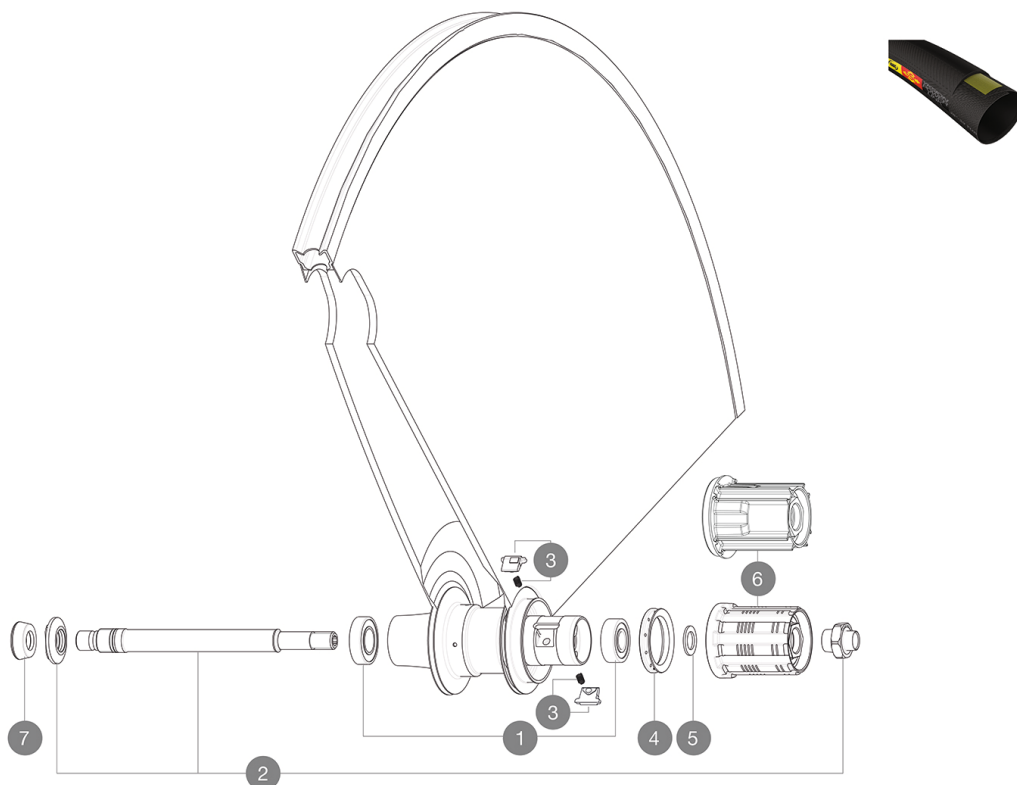

MAVIC Comète Road Tubular

1
2016
REAR

ASTM CATEGORY 1 : road only
Recommended weight limit : 120kg
Recommended tyre sizes: 21 to 28 mm
Max. Pressure: 23mm 8.7 bars - 125 psi
Max. Pressure: see indication on wheel and tyre. If they differ, use the lower of the 2

REFERENCES WHEELS

R56801 COMETE ROAD 23 RB 700 QR ED11 R99361 COMETE ROAD 23 RB 700 QR ED11

HUB SHELLS

1	33000001	REAR HUB B9+6901 BEARINGS 2013
2	V2250701	KIT REAR AXLE COMETE ROAD
3	M40578	FTSL PAWLS KIT (ROAD WHEELS)
4	99500001	FTSL/FTSX FREEHUB BODY SEAL
5	30872801	SET OF 3 INTERNAL SILVER SPACERS 9mm FTS-L
6	30871101	FTS-L ROAD FREEWHEEL BODY HG11 8/9 compatible
6	30871201	FTS-L ROAD FREEWHEEL BODY ED11 8/9 compatible

TYRES

8	37804623	Yksion ProPowerTub SSC
---	----------	------------------------

ADAPTERS

7	35117301	FT/RR FORK REST R-SYS/CC ULTIMATE > 2013/KSY PRO CARB T
---	----------	---

DELIVERED WITH

BR601 Quick Release	
Wheelbag	
BR601 Quick Release	
Exalith brake pads	
BR601 Quick Release	
BR601 Quick Release	
BR601 Quick Release	
BR601 Quick Release	
Valve extender	
Exalith brake pads	
Exalith brake pads	
Exalith brake pads	
Exalith brake pads	
Exalith brake pads	
Multifonction adjustment wrench	
User guide	
Valve extender	
Valve extender	