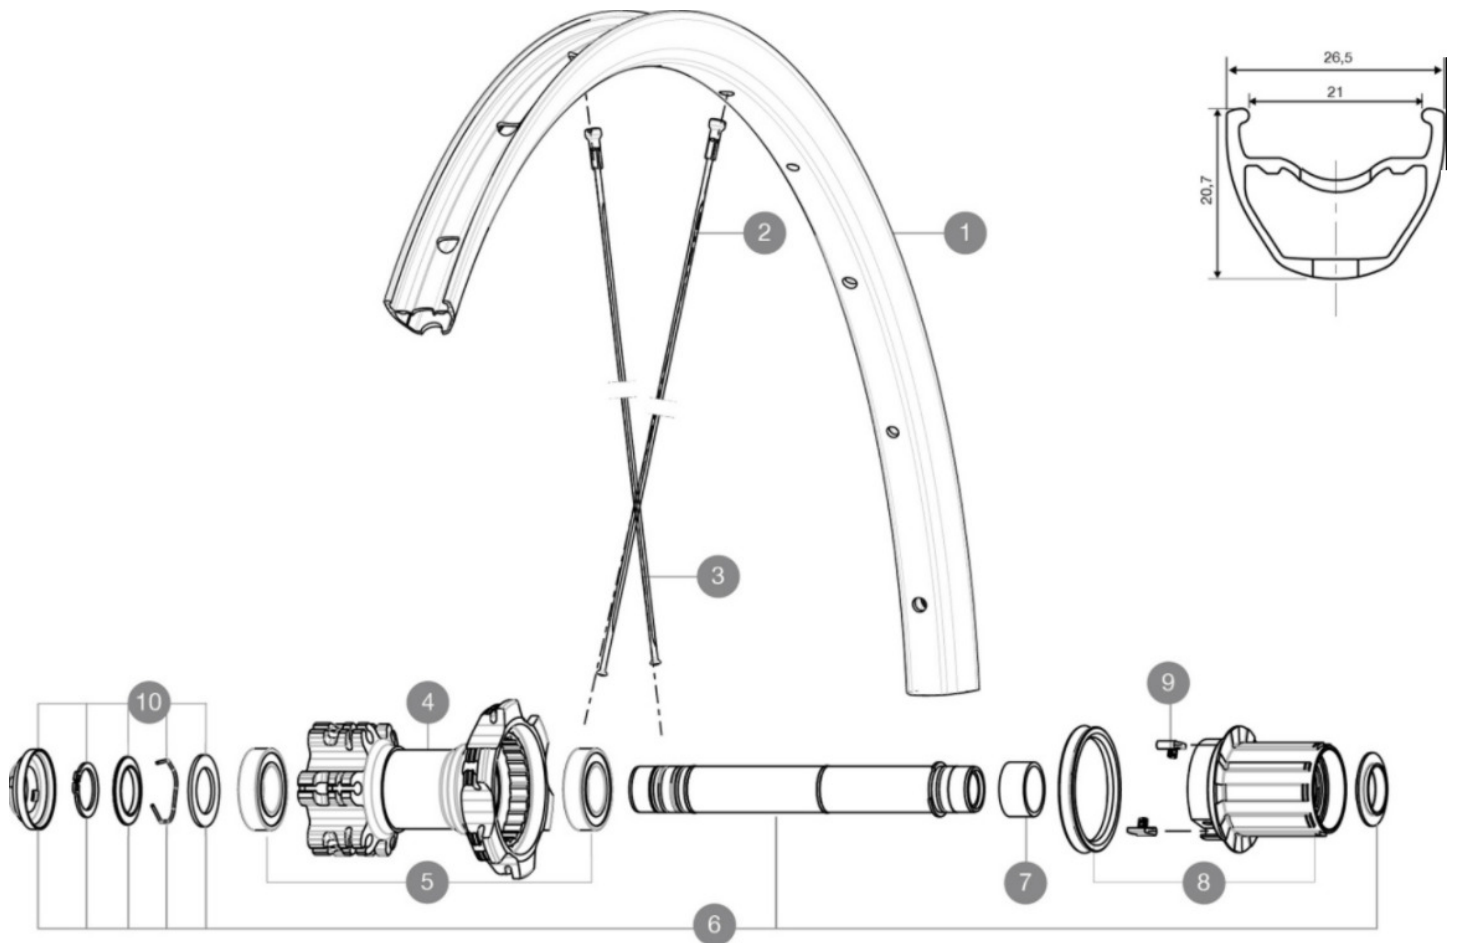

ASTM CATEGORY 3 : offroad with jumps less than 61cm
 Recommended weight limit : 120kg
 ETRTO recommended tyre sizes: 35mm to 69mm (1.4" to 2.7")
 Recommended tyre sizes: 36 mm to 64 mm (1.4" to 2.5")

REFERENCES WHEELS

R97101	Xrd 16 27,5 Rr Bst	R52601	Xride16Rr27.5
--------	--------------------	--------	---------------

RIMS

VALVE HOLE (MM): 8,5 WITH POP OFF REDUCER :

1	V2314815	"KIT FRT/RR RIM CROSSRIDE/CROSSRIDE FTSX 27,5""
---	----------	---

HUB SHELLS

4	N/A	HUB BODY
5	M40076	HUB BEARINGS 17x30x7 6903 x 2
6	V2371201	KIT REAR QRM AXLE 135-142 / BOOST 148mm
7	35124501	SET OF 3 REAR AXLE/FREEWHEEL BODY SPACERS MTB L1
8	35126301	TS-2 FREEWHEEL BODY + SEAL 2013 (NO PAWLS) - while stock las
9	99610601	PAWLS KIT FOR ITS-4 (OR TS-2)
10	V2370401	KIT REAR AUTO ADJUSTING PLAY 12mm AXLE

MAVIC *Crossride 27.5***DELIVERED WITH**

BR101 quick releases	
Rim tape	
Front QR adapters	
Rear QR adapters	
BR101 quick releases	
BR101 quick releases	
Rear 12x142mm adapters	
Valve reducer	
User guide	
Front QR adapters	
Front QR adapters	
Rear QR adapters	
Rear 12x142mm adapters for ITS4 and TS2 (308 593 01 for ITS4, 329 650 01 for TS2) 1	
Rear 12x142mm adapters for ITS4 and TS2 (308 593 01 for ITS4, 329 650 01 for TS2) 1	
Valve reducer	
Valve reducer	
Rim tape	
Rim tape	