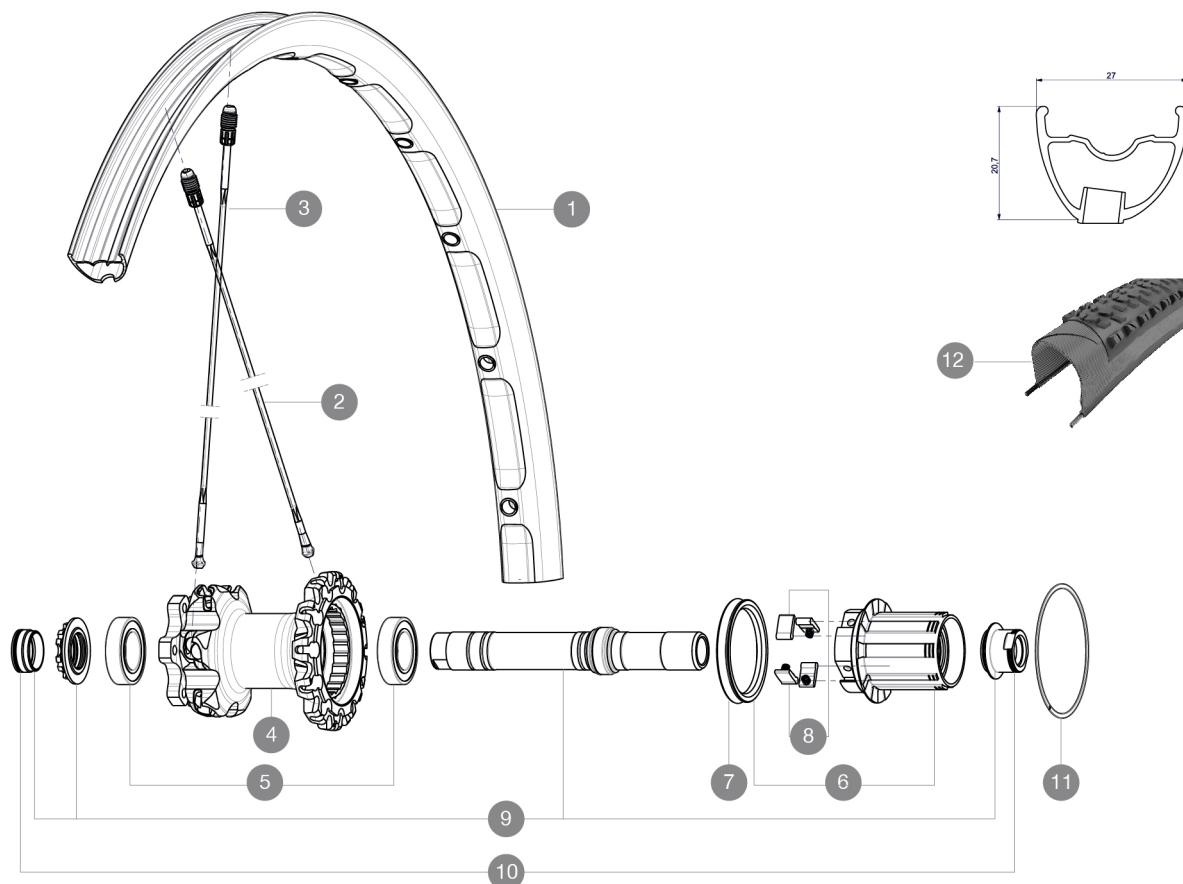

REFERENCES WHEELS

R59601 XmaxXLPro26Rr WTS

RIMS

VALVE HOLE (MM): 6,5 :

| | | |
|---|----------|-----------------------------------|
| 1 | V2311013 | KIT REAR RIM CROSSMAX XL 2015 26" |
|---|----------|-----------------------------------|

SPOKES

| | | |
|---|----------|---|
| 2 | 36647201 | KIT 10 DS CROSSMAX ENDURO ALU SPK 239mm |
| 3 | 36646801 | KIT 12 FT CROSSMAX ENDURO ALU SPK 261,5mm |

HUB SHELLS

| | | |
|----|----------|---|
| 4 | N/A | HUB BODY |
| 5 | M40076 | HUB BEARINGS 17x30x7 6903 x 2 |
| 6 | 35126001 | ITS-4 FREEWHEEL BODY + SEAL 2013 (NO PAWLS) |
| 7 | 99610701 | ITS-4 FREEWHEEL SEAL |
| 8 | 99610601 | PAWLS KIT FOR ITS-4 (OR TS-2) |
| 9 | 30870401 | REAR QRM + AXLE KIT ITS4 135mm from 2012 |
| 11 | 30871801 | ELASTIC RING 56mm diam. ITS-4 20 SPOKES |

Specifications**RIMS**

- **Material** : Mactal
- **Drilling** : Fore
- **Weight reduction** : ISM
- **Tyre** : UST Tubeless and tubetype
- **Internal width** : 23 mm
- **ETRTO size 26"** : 559x23C
- **ETRTO size 27.5"** : 584x23C
- **ETRTO size 29"** : 622x23C
- **ETRTO recommended tyre sizes** : 37mm to 76mm (1.5" to 3.0")

SPOKES

- **Material** : Zicral
- **Shape** : straight pull, bladed
- **Nipples** : Fore integrated aluminum
- **Count** : 24 front and rear
- **Lacing** : front crossed 2, rear Isopulse

WHEEL HUB

- **Front and rear bodies** : aluminum
 - **Axle material** : aluminum
- Adjustable sealed cartridge bearings
- **Freewheel** : ITS-4 alloy
- Shimano 11 speeds compatible
Sram XD Compatible (XX1-X01) with optionnal kit