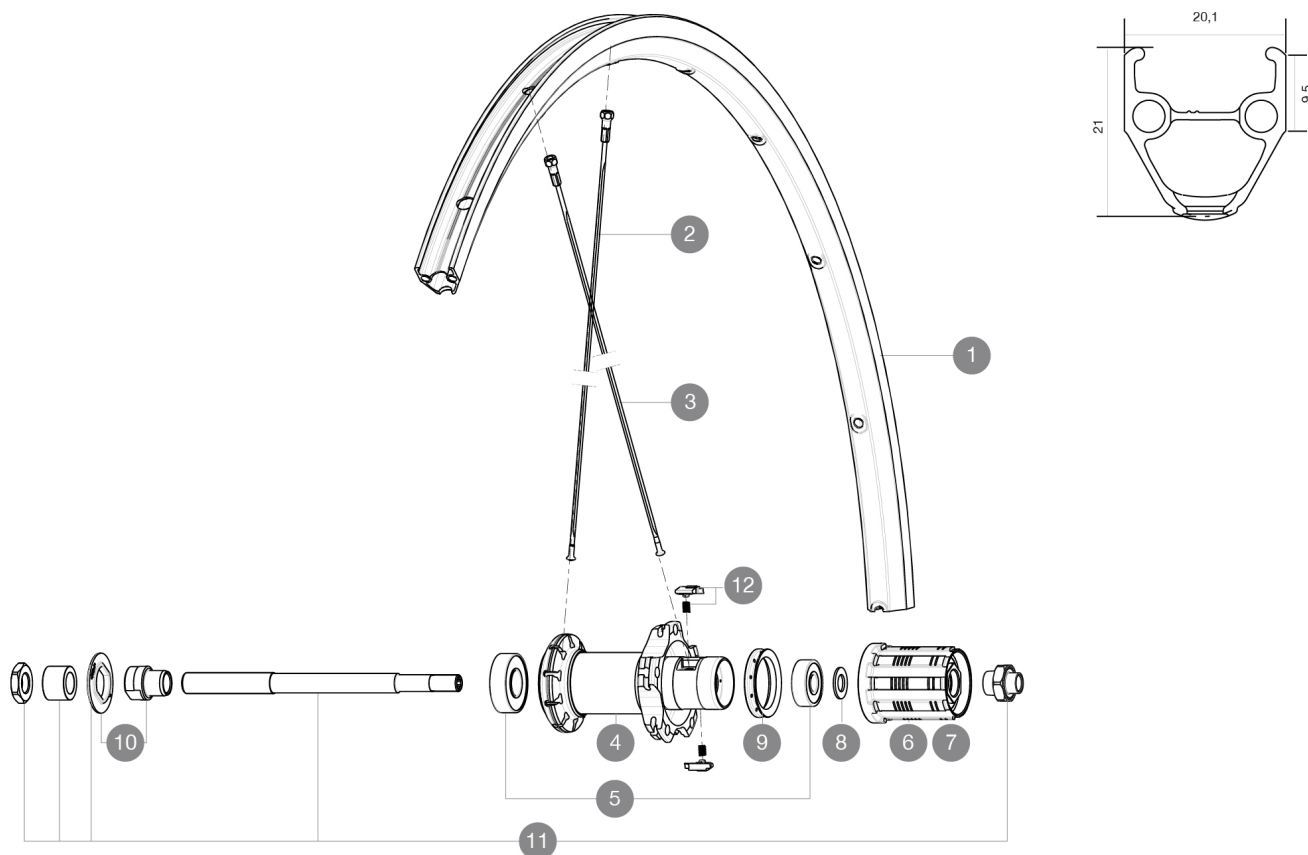

## RIMS

VALVE HOLE  $\bar{A}$  (MM): 6,5 :

1	V2403015	KIT FRONT/REAR RIM AKSIUM
---	----------	---------------------------

### RIMS

- **Material** : S6000 Aluminum
- **Material** : S6000 Aluminum
- **Height** : 21 mm
- **Height** : 21 mm
- **Joint** : pinned
- **Joint** : pinned
- **Drilling** : traditional with H2 reinforcement
- **Drilling** : traditional with H2 reinforcement
- **Brake track** : UB Control
- **Brake track** : UB Control
- **Valve hole diameter** : 6.5 mm
- **Valve hole diameter** : 6.5 mm
- **Tire** : clincher
- **Tire** : clincher
- **Internal width** : 15mm
- **Internal width** : 15mm
- **ETRTO size** : 622x15C
- **ETRTO size** : 622x15C

### SPOKES

- **Material** : steel
- **Material** : steel
- **Shape** : straight pull, round
- **Shape** : straight pull, round
- **Nipples** : brass, ABS
- **Nipples** : steel, ABS
- **Count** : 20 front and rear
- **Count** : 20 front and rear
- **Lacing** : radial front and rear non-drive side, crossed 2 rear drive side
- **Lacing** : radial front and rear non-drive side, crossed 2 rear drive side

### WHEEL WEIGHTS

Wheel weight 1015