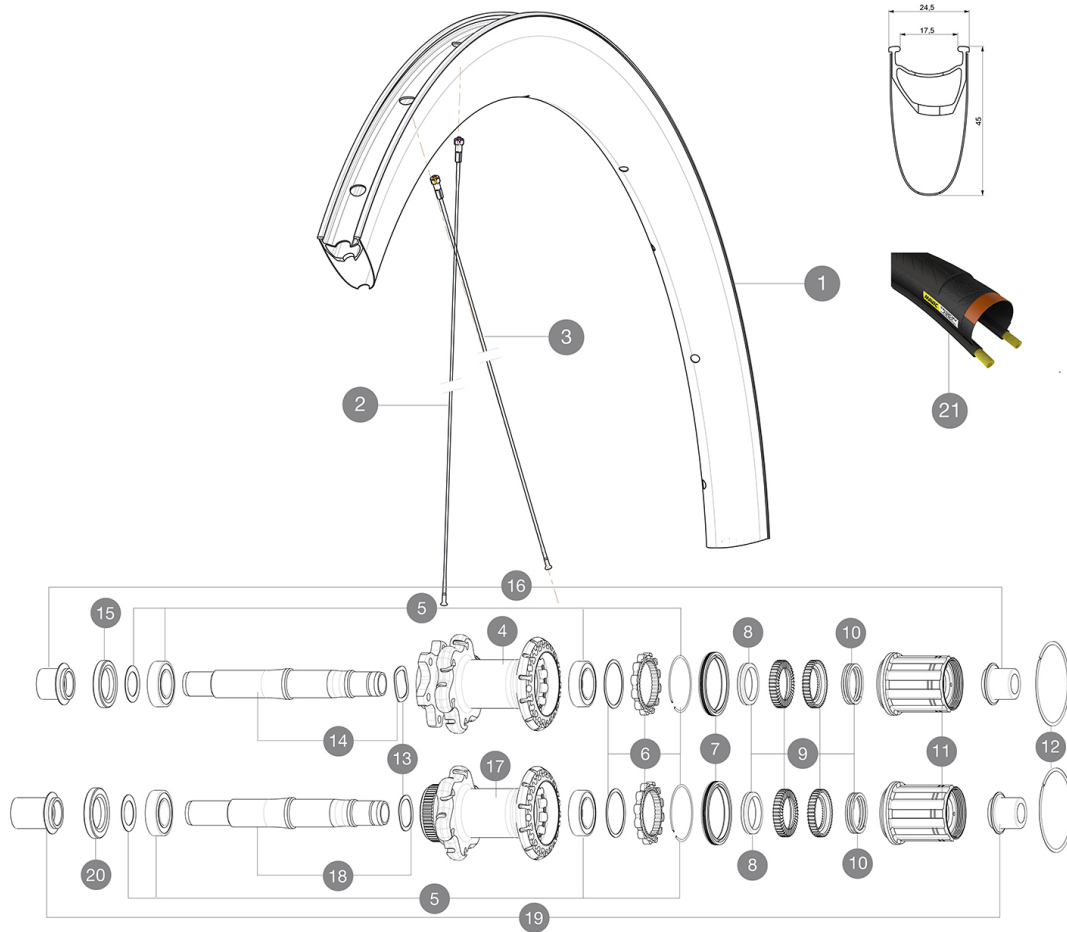

MAVIC *Cosmic Pro Carbon Disc*

ASTM CATEGORY 1 : road only

Recommended weight limit : 120kg

Recommended tire sizes: 25 to 32 mm

Max. Pressure: 23mm 8.7 bars - 125 psi, 25/28mm 7.7 bars - 110 psi

Max. Pressure: 25mm 7.7 bars - 110 PSI

REFERENCES WHEELS

R80901	CosProCarD6BRr12x142	R87001	CosProCarDCLRr12x142
R99481	CosProCarDCLRr12x142Cus		

RIMS

&NBSP;:

1	V2408013	KIT REAR RIM COSMIC PRO CARBON DISC CLINCHER

SPOKES

2	V3663701	KIT 12 FRT/ND5 BUTTED AERO STAINLESS SPOKE 294 + alu nipple
2	V2274901	KIT 12 FT/ND5 BTd SPK 294mm/WIDE ALU NIPPLE - while stock la
3	V3663501	KIT 12 BUTTED AERO STAINLESS SPOKE 277 + alu nipple + washer
3	V2274601	KIT 12 DS BTd AERO SPK 277mm/ALU NIPPLE - while stock last

HUB SHELLS

4	N/A	HUB BODY
5	V2560201	KIT ID360 BEARINGS 15/28/7 + 17/28/7
6	V2252701	KIT ID360 INSERT SHAPED EAR LOBE > 2017
7	V2251601	KIT ID360 SEAL + GREASE
8	V2500501	KIT ID360 3 PADS NOISE REDUCING
9	V2251701	KIT ID360 2 RATCHETS + SPRING + GREASE
10	V2251801	KIT 3 ID360 ROAD SPRINGS
11	V3430101	HG11 Freewheel Body ID360
12	V2252201	KIT 2 REAR HUB RETENTION RINGS 48mm
13	V2251501	KIT 3 ID360 WAVE WASHERS
14	V2251301	KIT ID360 AXLE DISC 6 BOLTS
15	V2251001	KIT ID360 HUB THREADED CAP UB+DISC 6 BOLTS (large) - while s
17	N/A	HUB BODY

18	V2251401	KIT ID360 AXLE DISC CENTER LOCK
20	V2251101	KIT ID360 HUB THREADED CAP DISC CENTER LOCK

TYRES

21	37805525	YksionProPowerLinkWH

ADAPTERS

16	B4989601	ADAPTER Rr 12x142mm ID360 (6bolt)
19	B4989901	ADAPTER Rr 12x142mm ID360 (CLock)