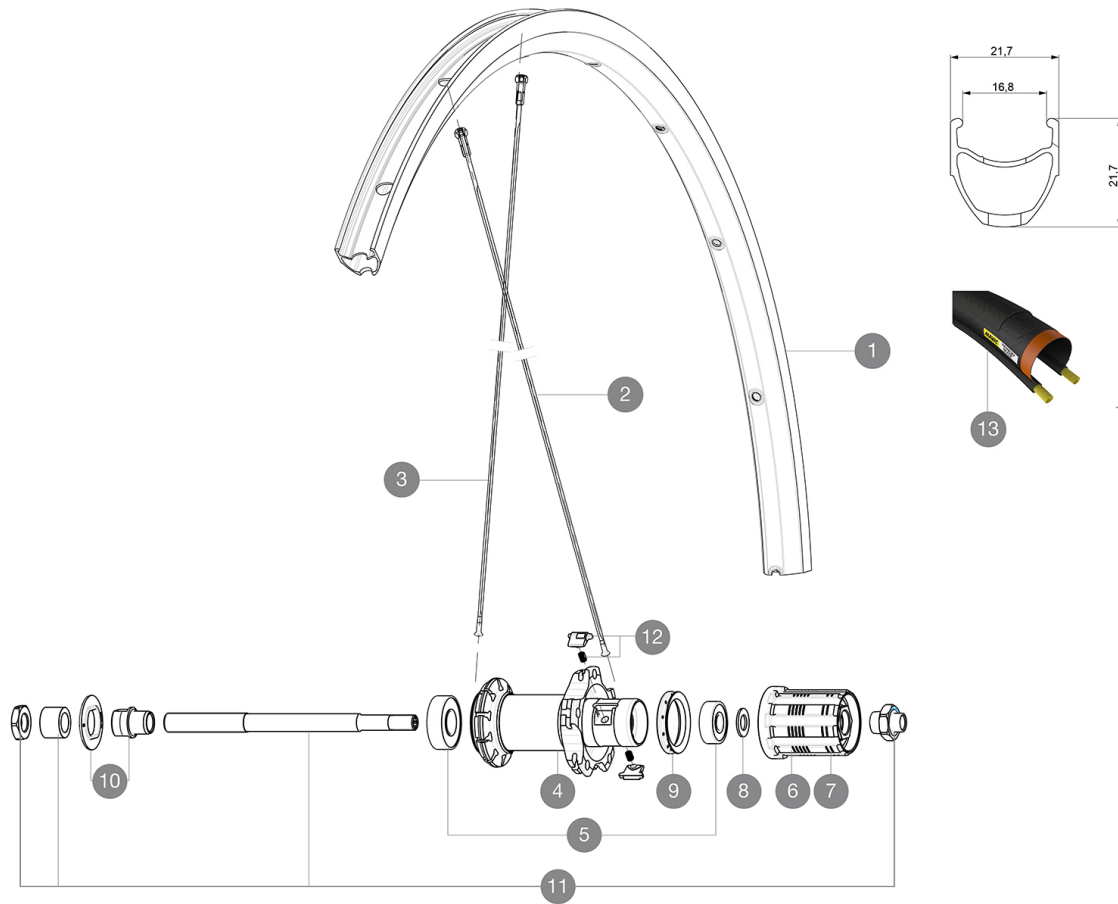

ASTM CATEGORY 2 : road and offroad with jumps less than 15cm
Recommended weight limit : 120kg
Recommended tire sizes: 25 to 32 mm
Max. Pressure: 23mm 8.7 bars - 125 psi, 25/28mm 7.7 bars - 110 psi
Max. Pressure: 25/28mm 7.7 bars - 110 PSI

REFERENCES WHEELS

R81101 Aksium Elite 17 Rr

RIMS

 :

1	V2735015	KIT FRONT/REAR RIM AKSIUM ELITE UST UB SUP
1	V2408615	KIT FRONT/REAR RIM AKSIUM ELITE 17C - while stock last

SPOKES

2	10845001	KIT 10 DS AKSIUM STEEL AERO SPOKES 299mm
3	10844901	KIT 10 FT KSYRIUM EQ S/FT+NDS AKSIUM SPK 285mm - while stock
3	V4160101	Kit 10 stainless spokes 285 Ft Ksyrium Equipe S/Ft & NDS Aks

HUB SHELLS

4	12034401	KIT 3 HUB CAPS AERO 10 SLOTS BLACK
5	M40660	REAR HUB 608+6001 BEARINGS
6	30871101	FTS-L ROAD FREEWHEEL BODY HG11 8/9 compatible
8	M40067	INTERNAL FREEWHEEL SPACER FTSL/FTSX
9	99500001	FTSL/FTSX FREEHUB BODY SEAL
10	99603801	SHORT EXPENSIBLE BEARING SUPPORTS > 2008
11	99603901	REAR AXLE QRM ROAD 2008
12	M40578	FTSL PAWLS KIT (ROAD WHEELS)

TYRES

13	37805625	Yksion EliteGuard White
13	37805628	Yksion EliteGuard White