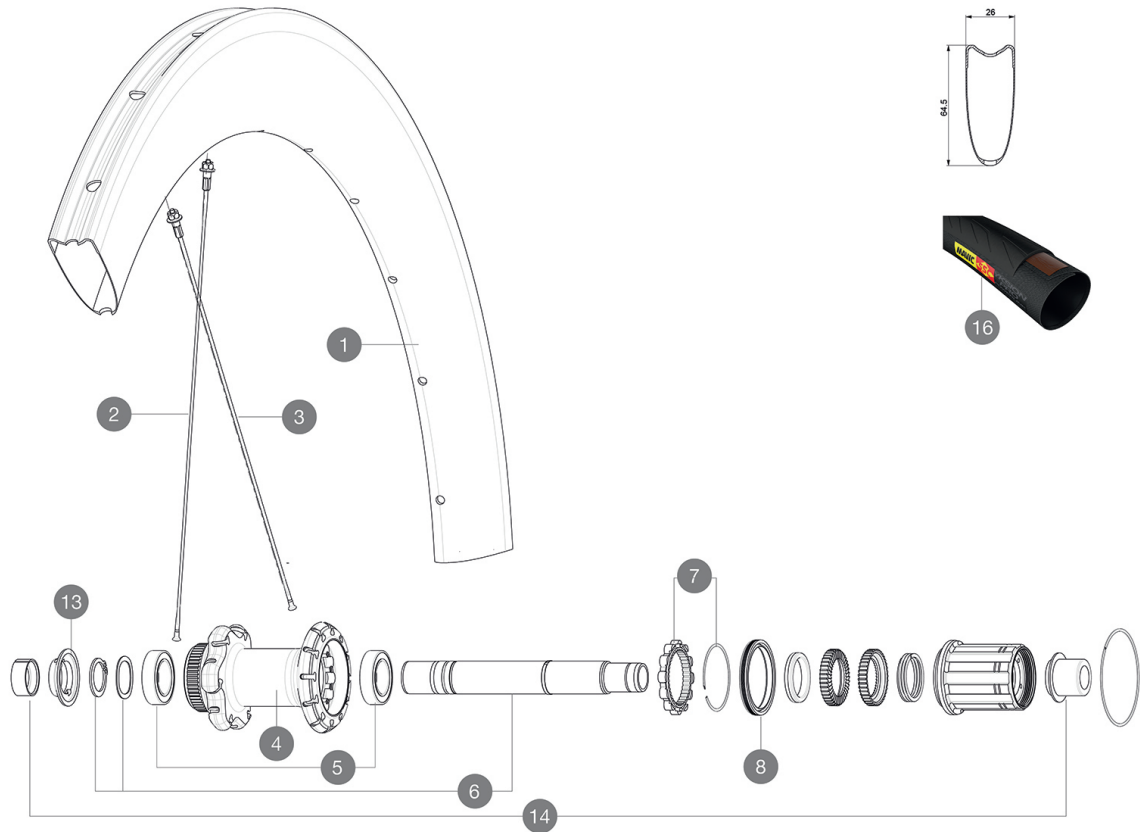

MAVIC *Comete Pro Carbon SL T Disc*

ASTM CATEGORY 2 : road and offroad with jumps less than 15cm
Recommended weight limit : 120kg
Recommended tire sizes: 25 to 32 mm
Max. Pressure: 23mm 8.7 bars - 125 psi, 25/28mm 7.7 bars - 110 psi
Max. Pressure: 25mm 7.7 bars - 110 PSI

REFERENCES WHEELS

R93201 ComProCarSiTDCLr12x142

RIMS

&NBSP;:

1	V2731513	KIT REAR RIM COMETE PRO CARBON SL T DISC

SPOKES

2	V2278601	KIT 12 FT/NDS BUTTED AERO SPOKE 253mm - while stock last
2	V3662301	KIT 12 FRt/NDS COMETE PRO CARB SL T/UST D & DS COSMIC PRO CA
3	V3662401	KIT 12 DS BUTTED AERO STAINLESS SPOKE 236 + alu nipp.+ wash.
3	V2278501	KIT 1 FT 247/FT 253/DS 236 COMETE PRO CARB SL T D SPK
3	V2278701	KIT 12 DS BUTTED AERO SPOKE 236mm -while stock last

HUB SHELLS

4	N/A	HUB BODY
5	V2560401	KIT 2 BEARINGS 17x28x7 + WAVED WASHER + CLIP
6	V2252901	KIT ID360 CENTER LOCK 135/142mm AXLE W/CLIP
7	V2252701	KIT ID360 INSERT SHAPED EAR LOBE > 2017
8	V2251601	KIT ID360 SEAL + GREASE
9	V2251701	KIT ID360 2 RATCHETS + SPRING + GREASE
10	V2500501	KIT ID360 3 PADS NOISE REDUCING
11	V2251801	KIT 3 ID360 ROAD SPRINGS
12	V3430101	HG11 Freewheel Body ID360
15	V2252201	KIT 2 REAR HUB RETENTION RINGS 48mm

TYRES

16	37804625	Yksion ProPowerTub SSC

ADAPTERS

14	V2510701	ID360V2RrAxleAdapt12x142/148
	V2510801	ID360 V2 RrAxleAdapt9x135
	V2510901	ID360 EVO RrAxleAdpt12x135/150