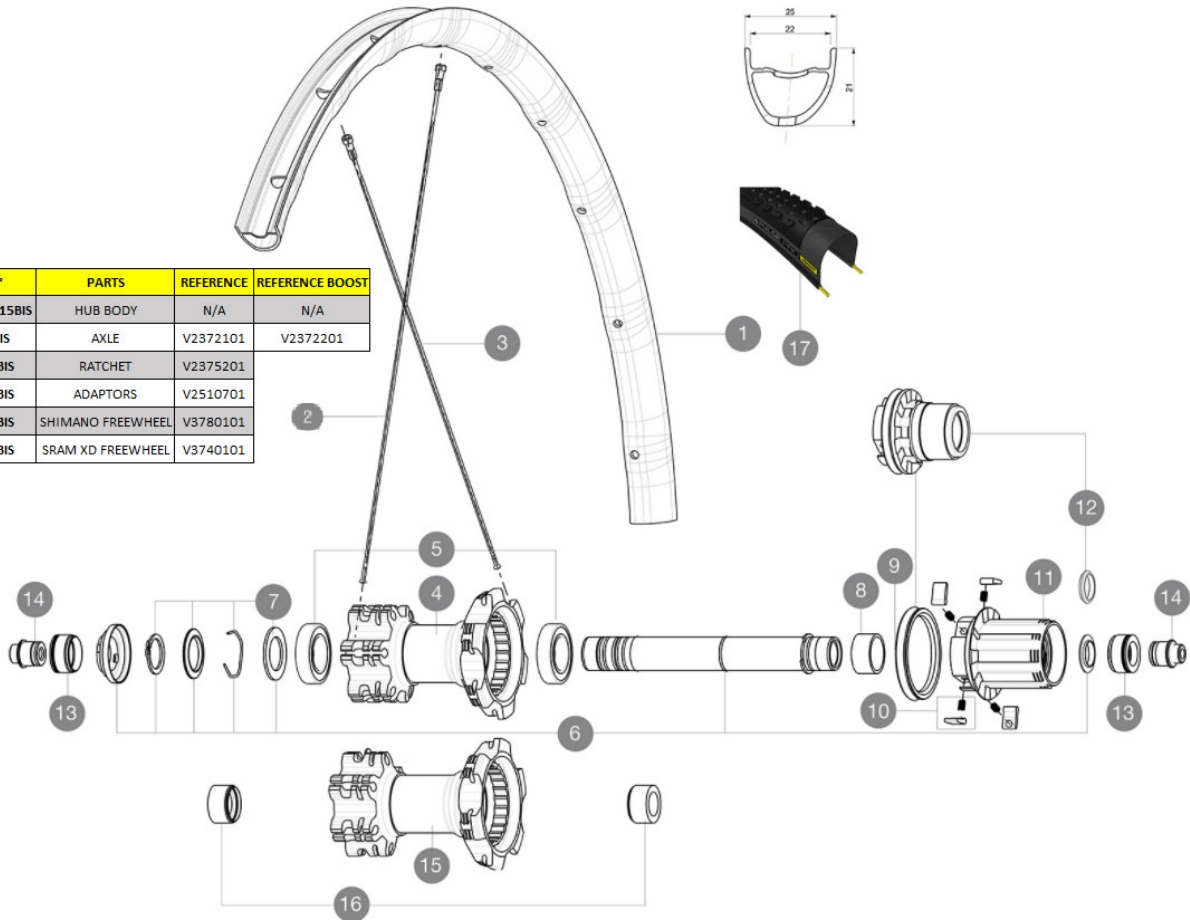

ASTM CATEGORY 3 : offroad with jumps less than 61cm
 Recommended weight limit : 120kg
 Recommended tire sizes: 28 mm to 62 mm (1.1" to 2.5")
 Recommended tyre sizes: 36 mm to 64 mm (1.4" to 2.5")

REFERENCES WHEELS

REAR WHEEL	N°	PARTS	REFERENCE	REFERENCE BOOST
CROSSMAX ELITE	4BIS / 15BIS	HUB BODY	N/A	N/A
	6 BIS	AXLE	V2372101	V2372201
	10 BIS	RATCHET	V2375201	
	13 BIS	ADAPTORS	V2510701	
	11 BIS	SHIMANO FREEWHEEL	V3780101	
	12 BIS	SRAM XD FREEWHEEL	V3740101	

Specifications

RIMS

- **Material** : Mxstal
 - **Material** : Mxstal
 - **Joint** : SUP
 - **Joint** : SUP
 - **Drilling** : traditional
 - **Drilling** : traditional
 - **Weight reduction** : ISM 4D
 - **Weight reduction** : ISM 4D
 - **Valve hole diameter** : 6.5 mm
 - **Valve hole diameter** : 6.5 mm
 - **Tire** : UST Tubeless and tubetype
 - **Tire** : UST Tubeless and tubetype
 - **Internal width** : 22 mm
 - **Internal width** : 22 mm
 - **ETRTO size 27.5"** : 584x22ss
 - **ETRTO size 27.5"** : 584x22ss
 - **ETRTO size 29"** : 622x22ss
 - **ETRTO size 29"** : 622x22ss
- Hookless profile
Use with Mavic Tubeless Tape
Use with Mavic Tubeless Tape

WHEEL WEIGHTS

- Wheel weight
Weight Rear 27.5": 885
Weight Rear 29": 930

SPOKES

Download date: 2024-07-16 / Update date: 2022-11-16

- **Material** : steel
- **Material** : steel