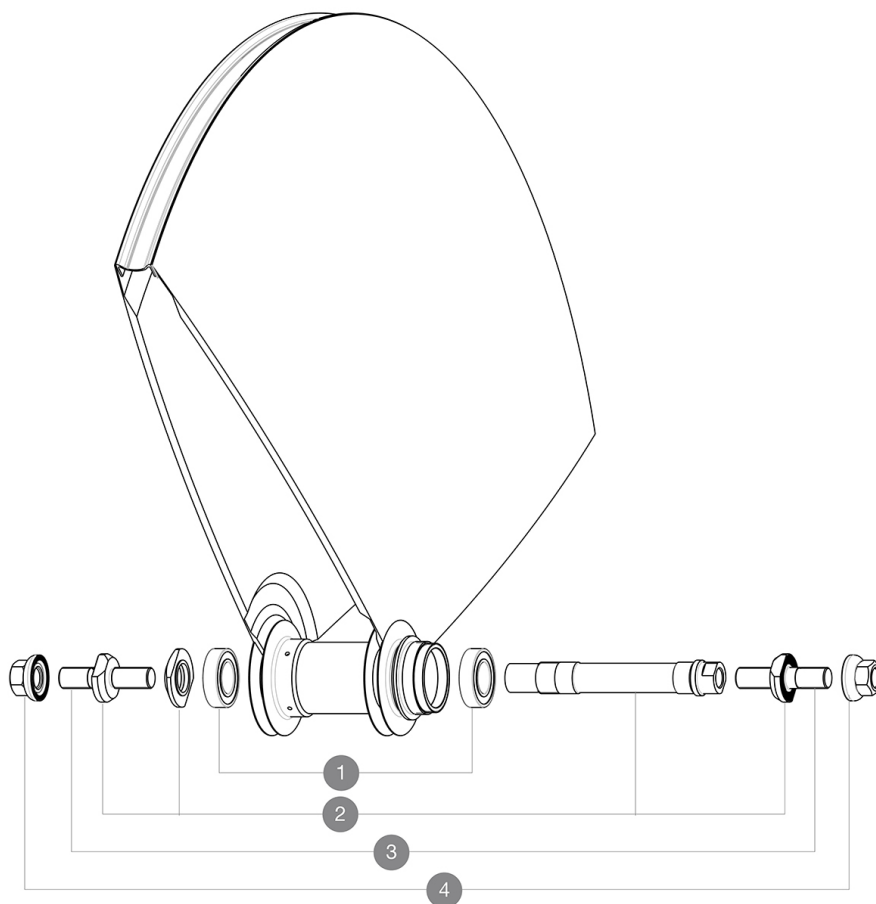

Recommended weight limit : 120kg
Recommended tire sizes: 21 to 28 mm
Minimum cog width : 7.5mm

REFERENCES WHEELS

R98061 Comete Track Rio Rr

HUB SHELLS

1	M40129	KIT 2 BEARINGS 6902 15x28x7
2	M40128	REAR COMETE TRACK AXLE + ADJT.NUT + FORK SUPPORTS
3	V2390101	KIT OF 2 END BOLTS AXLE PART FOR COMETE TRACK
4	M40772	NUT/WASHER KIT TRACK R.COMETE

MAVIC *Comete Track R10***DELIVERED WITH**

Fixing nuts (M40124) 1	
Valve extender (118 952 01) 1	
Wheelbag (V24 801 01) 1	
Cog lock nut (323 971 01) 1	
User guide	

Specifications**RIMS**

- Tire : tubular

WHEEL HUB

- Body : aluminum
 - Axle material : aluminum
- Sealed cartridge bearings
Fixed cog

VERSIONS

- Color : Black only

WHEEL WEIGHTS

Wheel weight