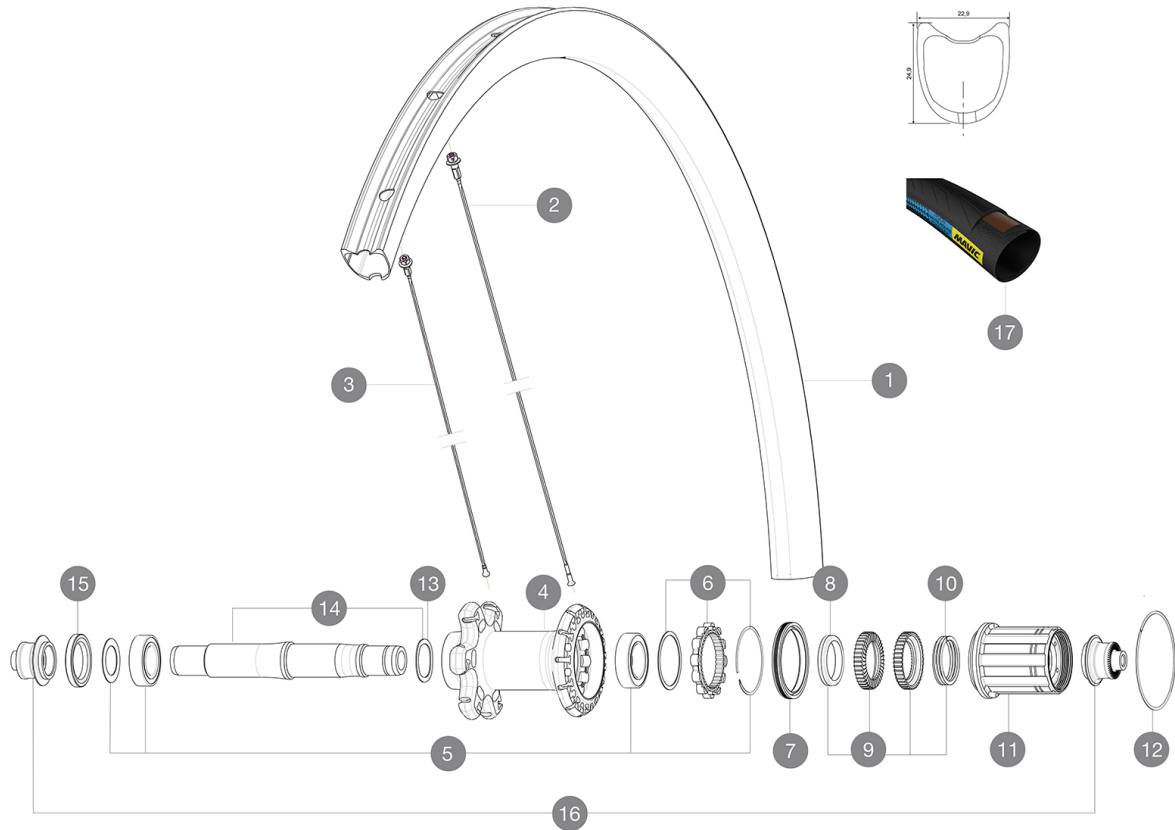

REFERENCES WHEELS

R98341 KsyProCarbSLT HR Rr SV

RIMS

VALVE HOLE \bar{A} (MM): 6,5 :

1	V2730213	KIT REAR RIM KSYRIUM PRO CARBON SL TUB HR
---	----------	---

SPOKES

2	V3663301	KIT 12 FRT KSYR PRO CARB SL UST Disc + NDS KSYR PRO CARB SL
2	V2271501	KIT 12 FT KSY PRO CARB SL D/NDS KSY PRO CARB SL SPK 291mm -
3	V2273101	KIT 1 FT 285/1 FT 291/1 DS 273 KSY PRO CARB SL C/D/T HR SPK
3	V3663201	KIT 12 DS KSY PRO CARB SL UST/UST Disc/C Disc/T Disc BUTTED
3	V2271401	KIT 12 DS KSYRIUM PRO CARB SL T SPOKE 273mm - while stock la

COMPATIBILITY

Freewheel: Shimano/Sram or Campagnolo, convertible to XD-R with optional driver body	
Front axle: Quick Release only	
Rear axle: Quick Release only	

Specifications

RIMS

- **Material** : 3K carbon fibers
- **Height** : 25mm
- **Drilling** : traditional
- **Brake track** : carbon with TgMAX technology
- **Brake track** : carbon
- **Valve hole diameter** : 6.5 mm
- **Tire** : tubular
- **ETRTO size** : 28" tubular

SPOKES

- **Material** : steel
- **Shape** : straight pull, bladed, double butted
- **Nipples** : aluminum, ABS
- **Count** : front 18, rear 24
- **Lacing** : front radial, rear Isopulse

WHEEL HUB

- **Front and rear bodies** : aluminum
 - **Axle material** : aluminum
- High quality ceramic bearings by CeramicSpeed (R)
- **Freewheel** : Instant Drive 360

VERSIONS

- **Color** : Black only

WHEEL WEIGHTS

Wheel weight 675