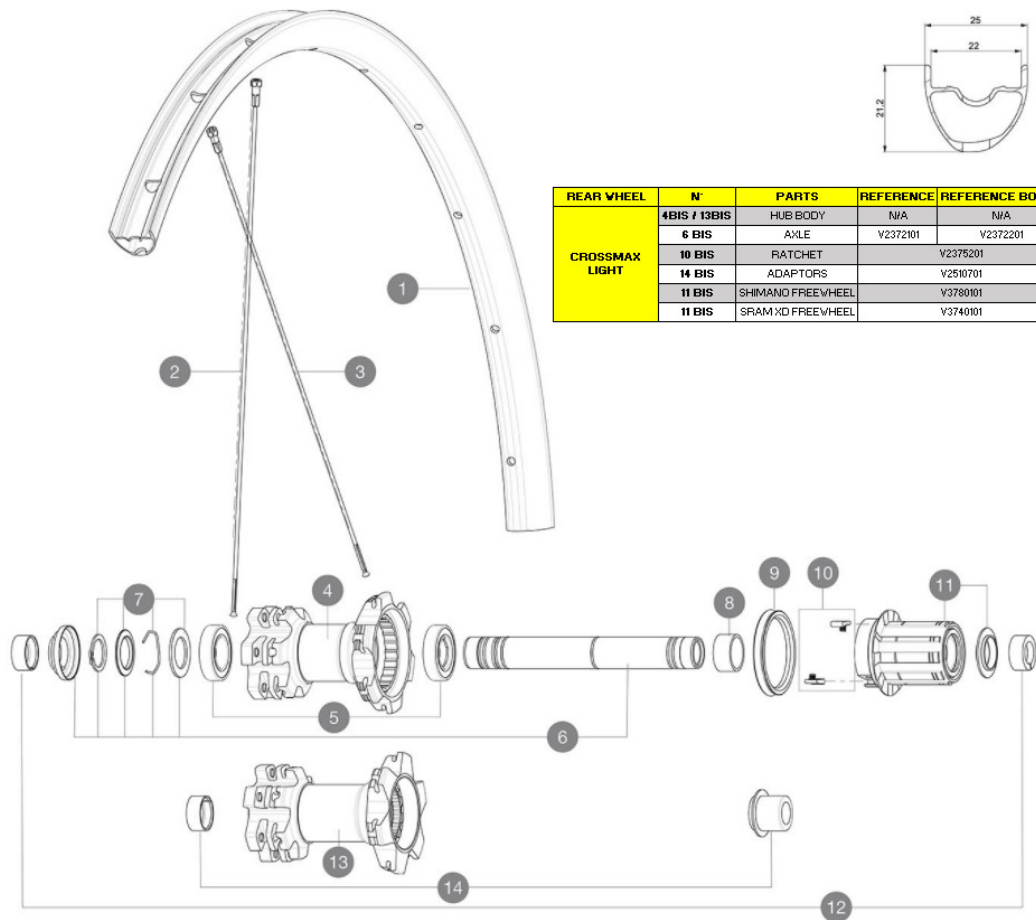

**MAVIC** *Crossmax Light 29*

ASTM CATEGORY 3 : CROSS COUNTRY AND TRAIL RIDING

For a longer longevity of the wheel, Mavic recommends that the total weight supported by the wheels don't exceed 120kg, bike included

**REFERENCES WHEELS**

R22171	XmxLght29RrBst	R22461	XmxLght29RrBstXD
R22451	Xmx Lght 29 Rr XD	R22161	Xmx Lght 29 Rr

REAR WHEEL	N°	PARTS	REFERENCE	REFERENCE BOOST
CROSSMAX LIGHT	4 BIS / 13 BIS	HUB BODY	N/A	N/A
	6 BIS	AXLE	V2372101	V2372201
	10 BIS	RATCHET		V2375201
	14 BIS	ADAPTORS		V2510701
	11 BIS	SHIMANO FREEWHEEL		V3780101
	11 BIS	SRAM XD FREEWHEEL		V3740101

### SPOKES

- **Material** : steel
- **Shape** : straight pull, round, double butted
- **Count** : 24 front and rear
- **Lacing** : front and rear crossed 2

### WHEEL WEIGHTS